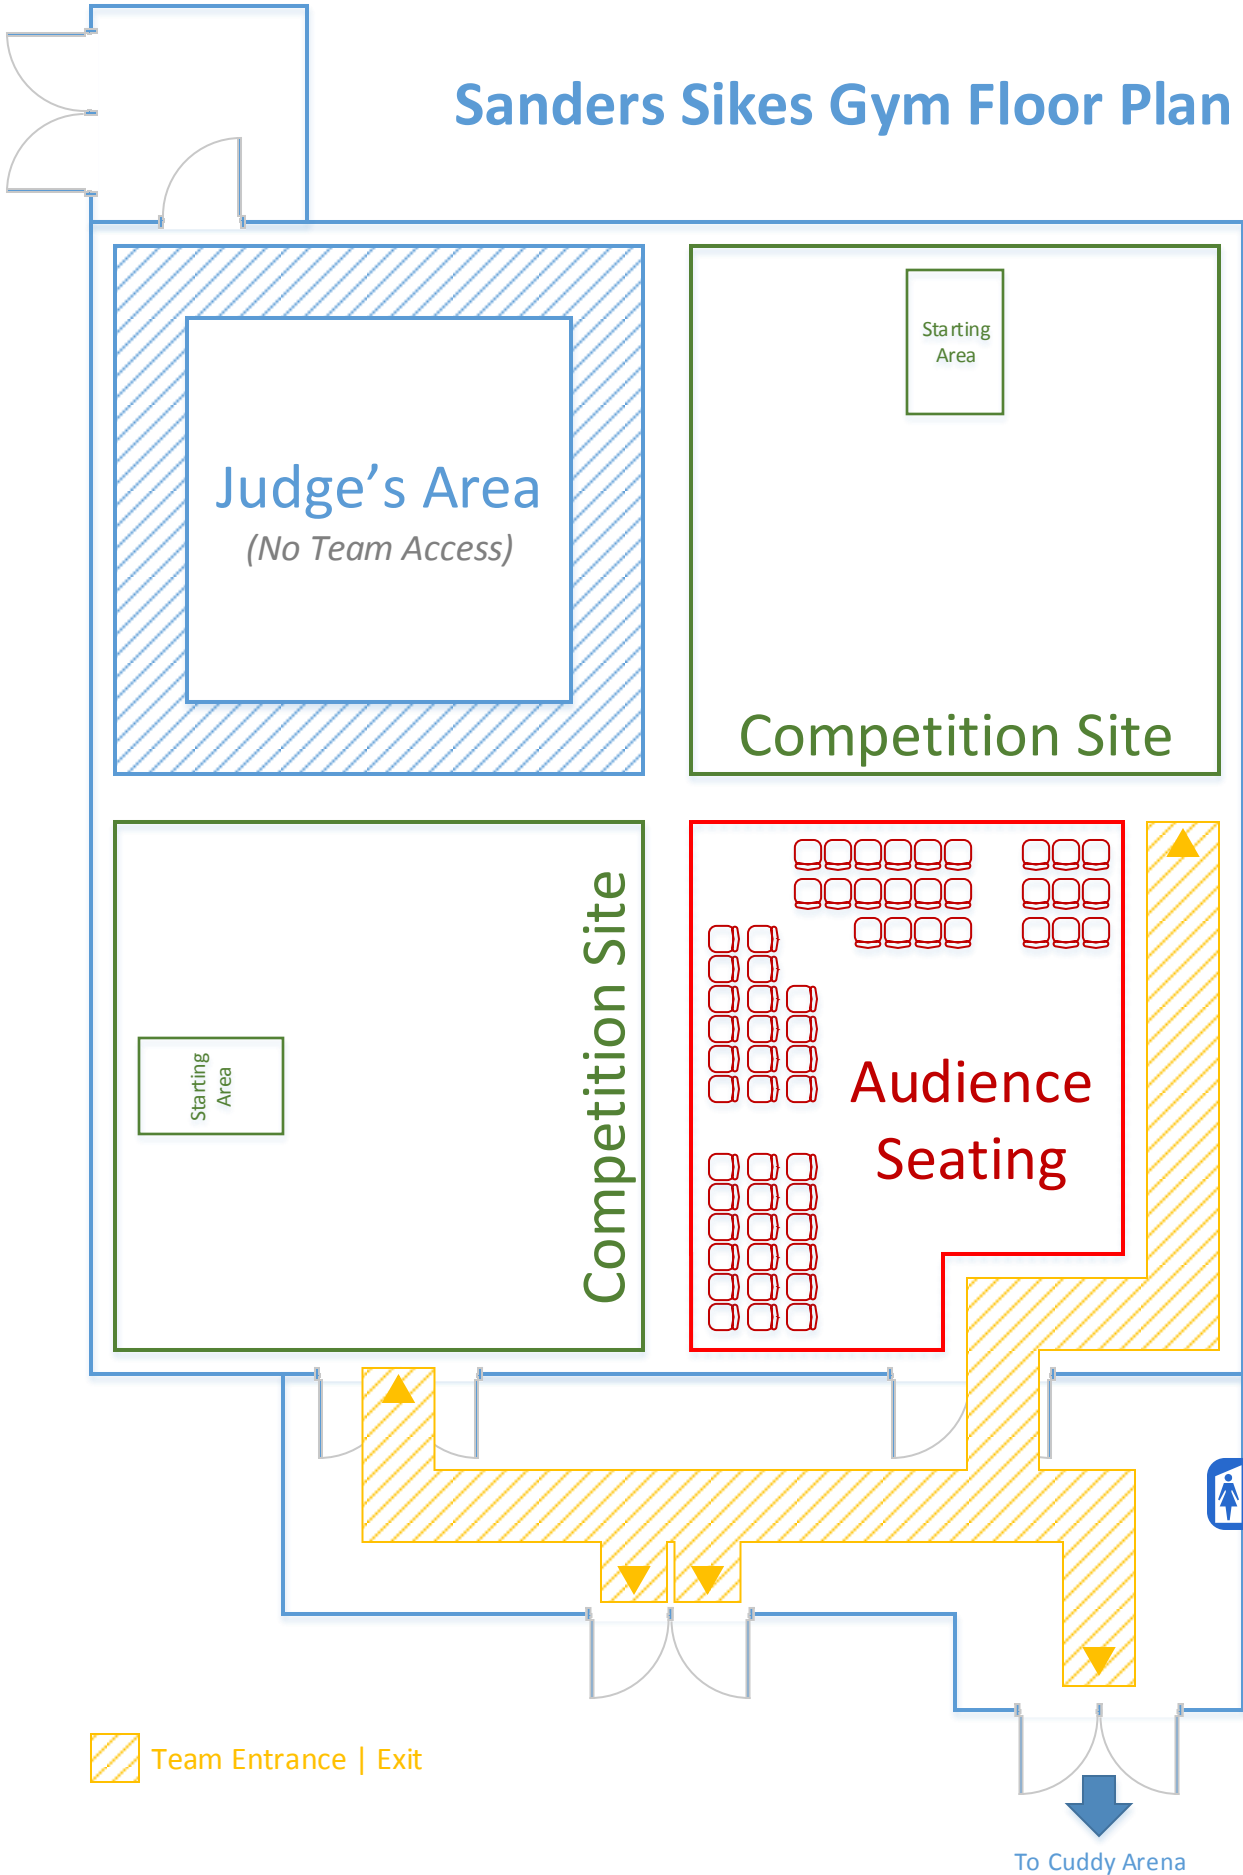

Sanders Sikes Gym Floor Plan

 Team Entrance | Exit

To Cuddy Arena