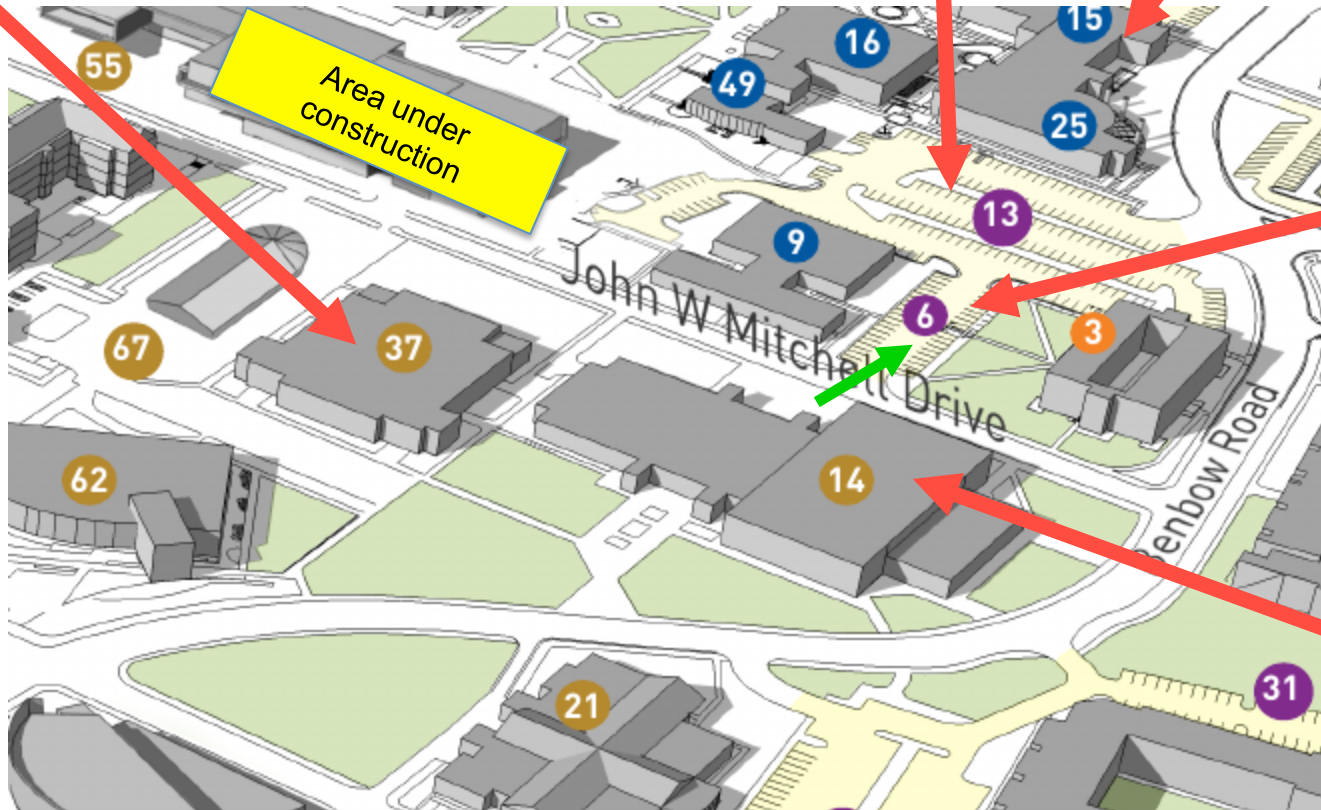

Entrance is on
Wimbush Way,
not Benbow
Road.

NCOM Tournament Prop Loading/Unloading
P1
Catch Us If You Can

Moore Gym

Corbett Gym

VERY SMALL
parking area
beside
basketball
court

Access from
John Mitchell
Drive

NCOM Tournament Prop Loading/Unloading
P4

Ready, Set, Balsa, Build!

Moore Gym

Long term
Parking in Lot 13
Also a good place to park for
Spontaneous (Bldg 15)

Loading/
Unloading
Lot 6
Enter off
John Mitchell
Drive
No long term
parking!

Corbett Gym

NCOM Tournament Long Term Parking

Note: surface lots (green arrows) are free parking