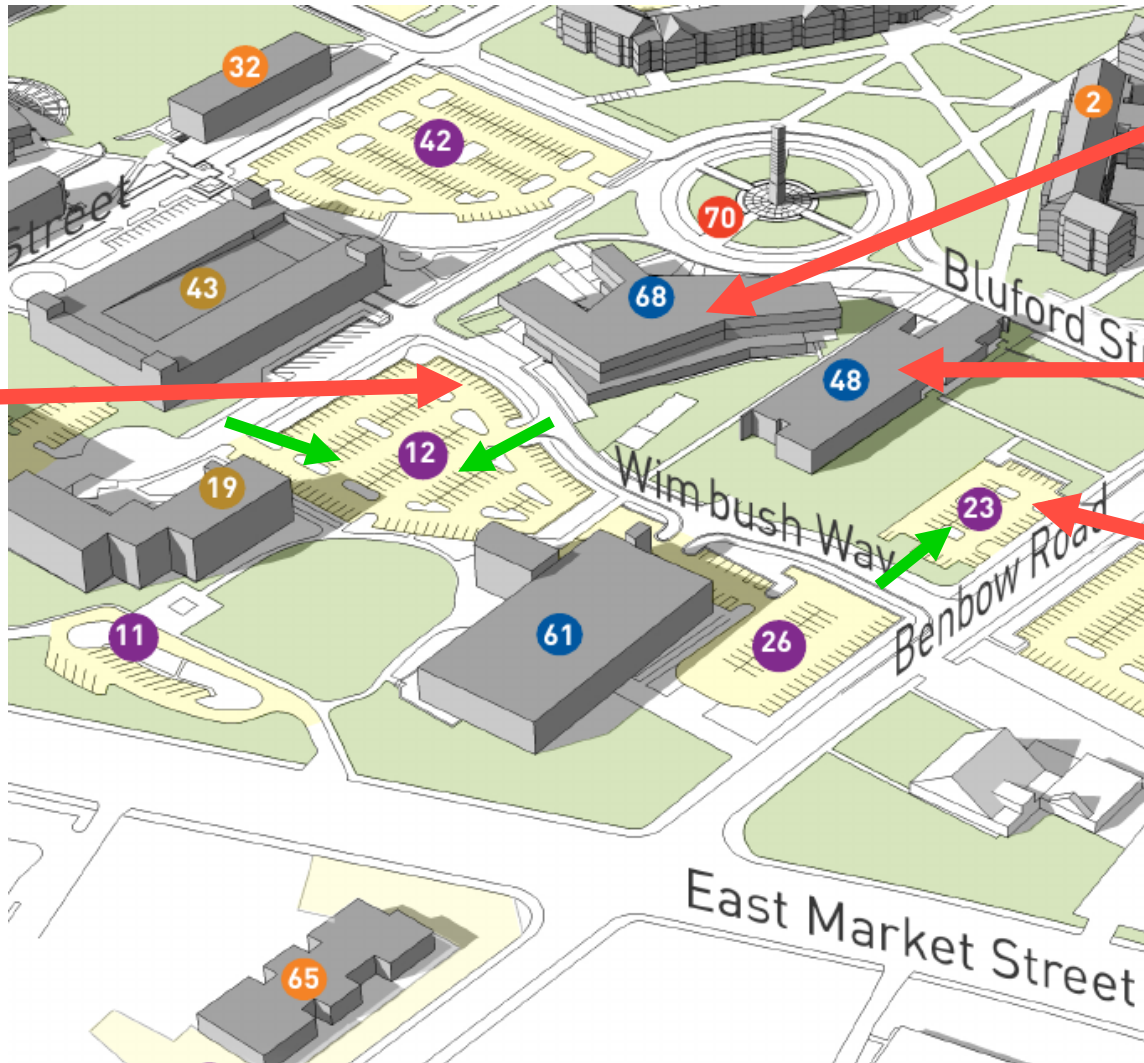

NCOM Tournament Prop Loading/Unloading
P2, P3, P5
Odd-A-Bot
It's Time, OMER
A Superhero Cliffhanger

ACB
Loading/
Unloading
Lot 12

Front spaces
are reserved

ACB
Academic
Classroom
Bldg

Proctor
Hall

Proctor
Hall
Prop Loading/
Unloading
Lot 23

Entrance is on
Wimbush Way,
not Benbow
Road.

NCOM Tournament Prop Loading/Unloading
P1
Catch Us If You Can

Moore Gym

Corbett Gym

VERY SMALL
parking area
beside
basketball
court

Access from
John Mitchell
Drive

NCOM Tournament Prop Loading/Unloading
P4

Ready, Set, Balsa, Build!

Moore Gym

Long term
Parking in Lot 13
Also a good place to park for
Spontaneous (Bldg 15)

Loading/
Unloading
Lot 6
Enter off
John Mitchell
Drive
No long term
parking!

Corbett Gym

NCOM Tournament Long Term Parking

Note: surface lots (green arrows) are free parking