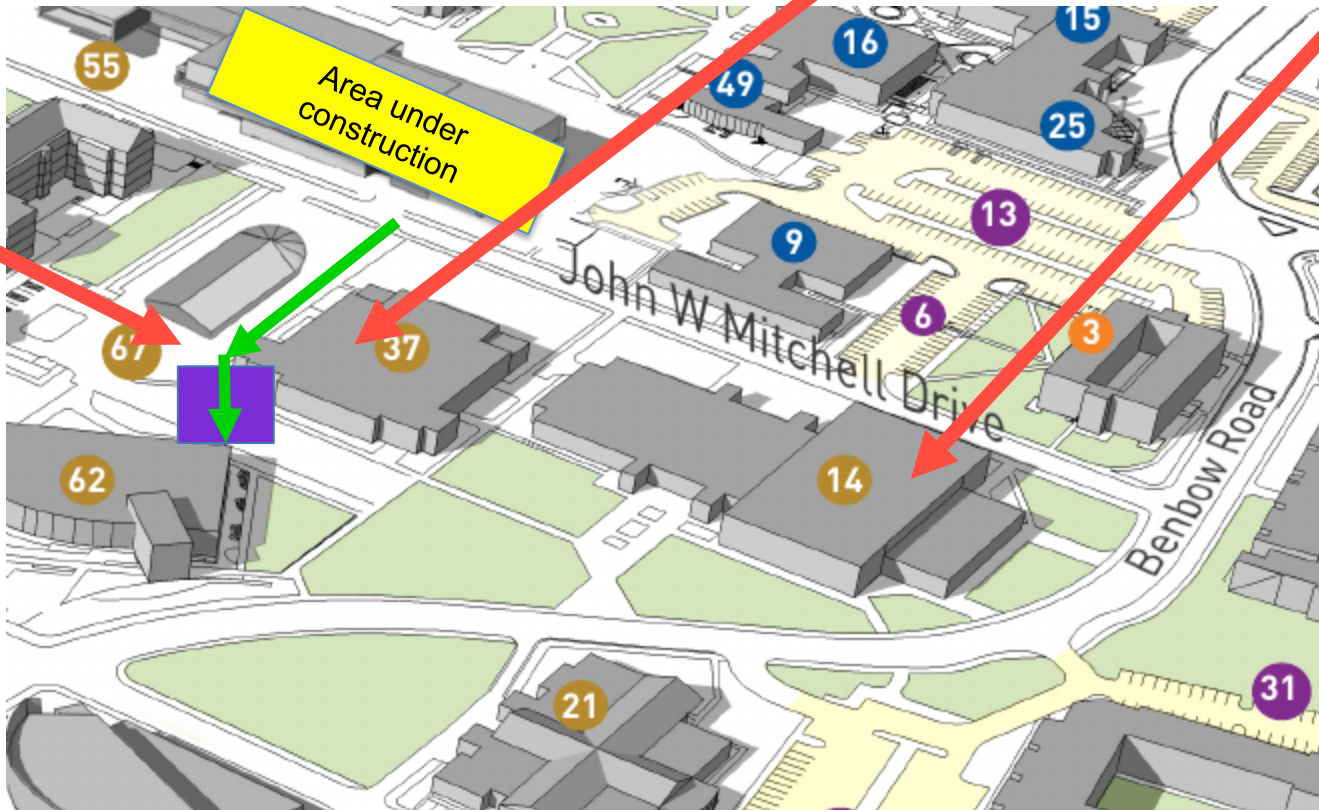

Entrance is on
Wimbush Way,
not Benbow
Road.

NCOM Tournament Prop Loading/Unloading
P1
Catch Us If You Can

Moore Gym

Corbett Gym

VERY SMALL
parking area
beside
basketball
court

Access from
John Mitchell
Drive

NCOM Tournament Prop Loading/Unloading
P4

Ready, Set, Balsa, Build!

Moore Gym

Long term
Parking in Lot 13
Also a good place to park for
Spontaneous (Bldg 15)

Loading/
Unloading
Lot 6
Enter off
John Mitchell
Drive
No long term
parking!

Corbett Gym

NCOM Tournament Long Term Parking

Note: surface lots (green arrows) are free parking