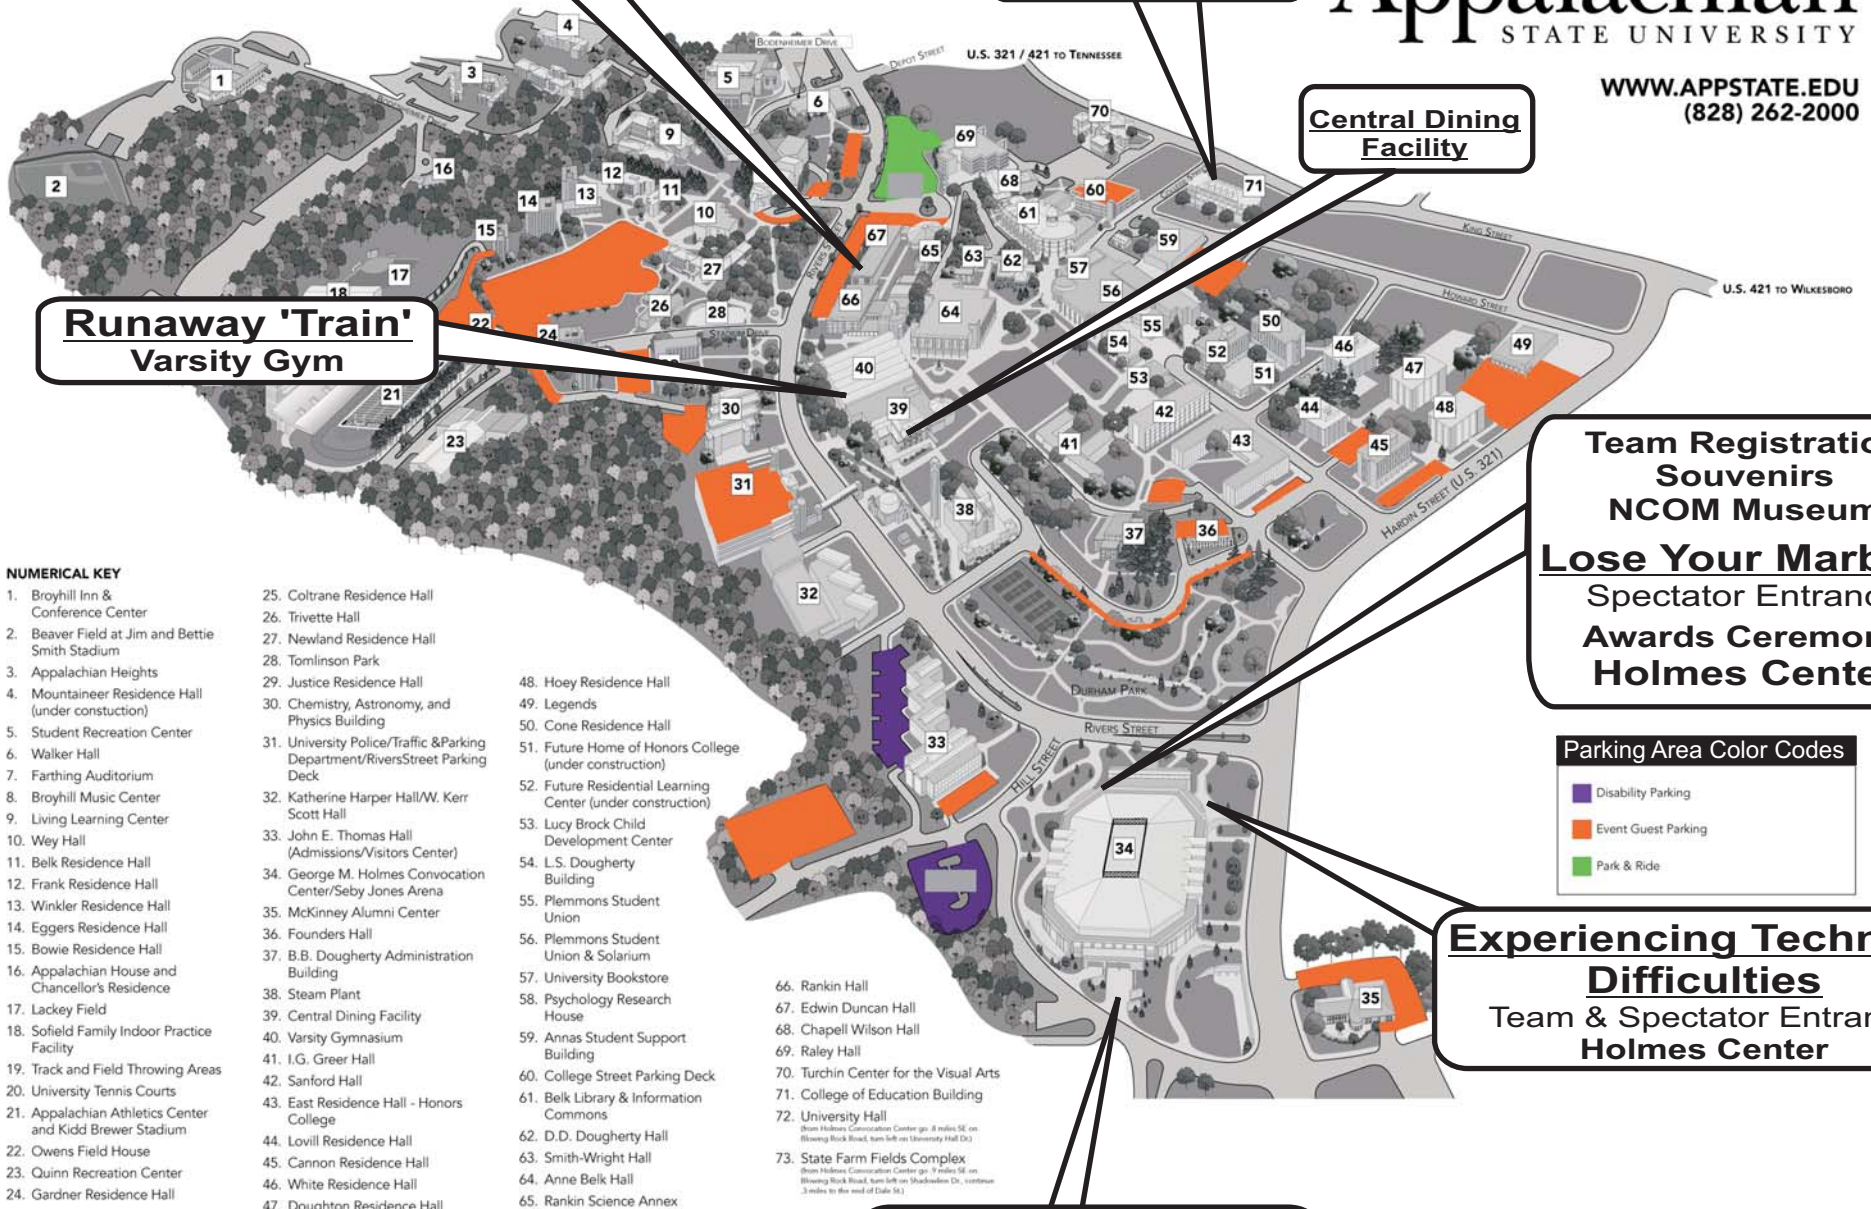

**Silent Movie
and
Spontaneous**
College of Education
Building

Pandora's Box
Edward Duncan Hall

**Central Dining
Facility**

Runaway 'Train'
Varsity Gym

**Team Registration
Souvenirs
NCOM Museum**
Lose Your Marbles
Spectator Entrance
Awards Ceremony
Holmes Center

**Experiencing Technical
Difficulties**
Team & Spectator Entrance
Holmes Center

Lose Your Marbles
Team & Prop Entrance

NUMERICAL KEY

1. Broyhill Inn & Conference Center
2. Beaver Field at Jim and Bettie Smith Stadium
3. Appalachian Heights
4. Mountaineer Residence Hall (under construction)
5. Student Recreation Center
6. Walker Hall
7. Farthing Auditorium
8. Broyhill Music Center
9. Living Learning Center
10. Wey Hall
11. Belk Residence Hall
12. Frank Residence Hall
13. Winkler Residence Hall
14. Eggers Residence Hall
15. Bowie Residence Hall
16. Appalachian House and Chancellor's Residence
17. Lackey Field
18. Sofield Family Indoor Practice Facility
19. Track and Field Throwing Areas
20. University Tennis Courts
21. Appalachian Athletics Center and Kidd Brewer Stadium
22. Owens Field House
23. Quinn Recreation Center
24. Gardner Residence Hall
25. Coltrane Residence Hall
26. Trivette Hall
27. Newland Residence Hall
28. Tomlinson Park
29. Justice Residence Hall
30. Chemistry, Astronomy, and Physics Building
31. University Police/Traffic & Parking Department/RiversStreet Parking Deck
32. Katherine Harper Hall/W. Kerr Scott Hall
33. John E. Thomas Hall (Admissions/Visitors Center)
34. George M. Holmes Convocation Center/Seby Jones Arena
35. McKinney Alumni Center
36. Founders Hall
37. B.B. Dougherty Administration Building
38. Steam Plant
39. Central Dining Facility
40. Varsity Gymnasium
41. I.G. Greer Hall
42. Sanford Hall
43. East Residence Hall - Honors College
44. Lovill Residence Hall
45. Cannon Residence Hall
46. White Residence Hall
47. Doughton Residence Hall
48. Hoey Residence Hall
49. Legends
50. Cone Residence Hall
51. Future Home of Honors College (under construction)
52. Future Residential Learning Center (under construction)
53. Lucy Brock Child Development Center
54. L.S. Dougherty Building
55. Plemmons Student Union
56. Plemmons Student Union & Solarium
57. University Bookstore
58. Psychology Research House
59. Annas Student Support Building
60. College Street Parking Deck
61. Belk Library & Information Commons
62. D.D. Dougherty Hall
63. Smith-Wright Hall
64. Anne Belk Hall
65. Rankin Science Annex
66. Rankin Hall
67. Edwin Duncan Hall
68. Chapell Wilson Hall
69. Raley Hall
70. Turchin Center for the Visual Arts
71. College of Education Building
72. University Hall
  (From Holmes Convocation Center go 8 miles SE on Blowing Rock Road, turn left on University Hall Dr.)
73. State Farm Fields Complex
  (From Holmes Convocation Center go 9 miles SE on Blowing Rock Road, turn left on Shepherds Dr., continue 3 miles to the end of Dale St.)

Parking Area Color Codes

- Disability Parking
- Event Guest Parking
- Park & Ride