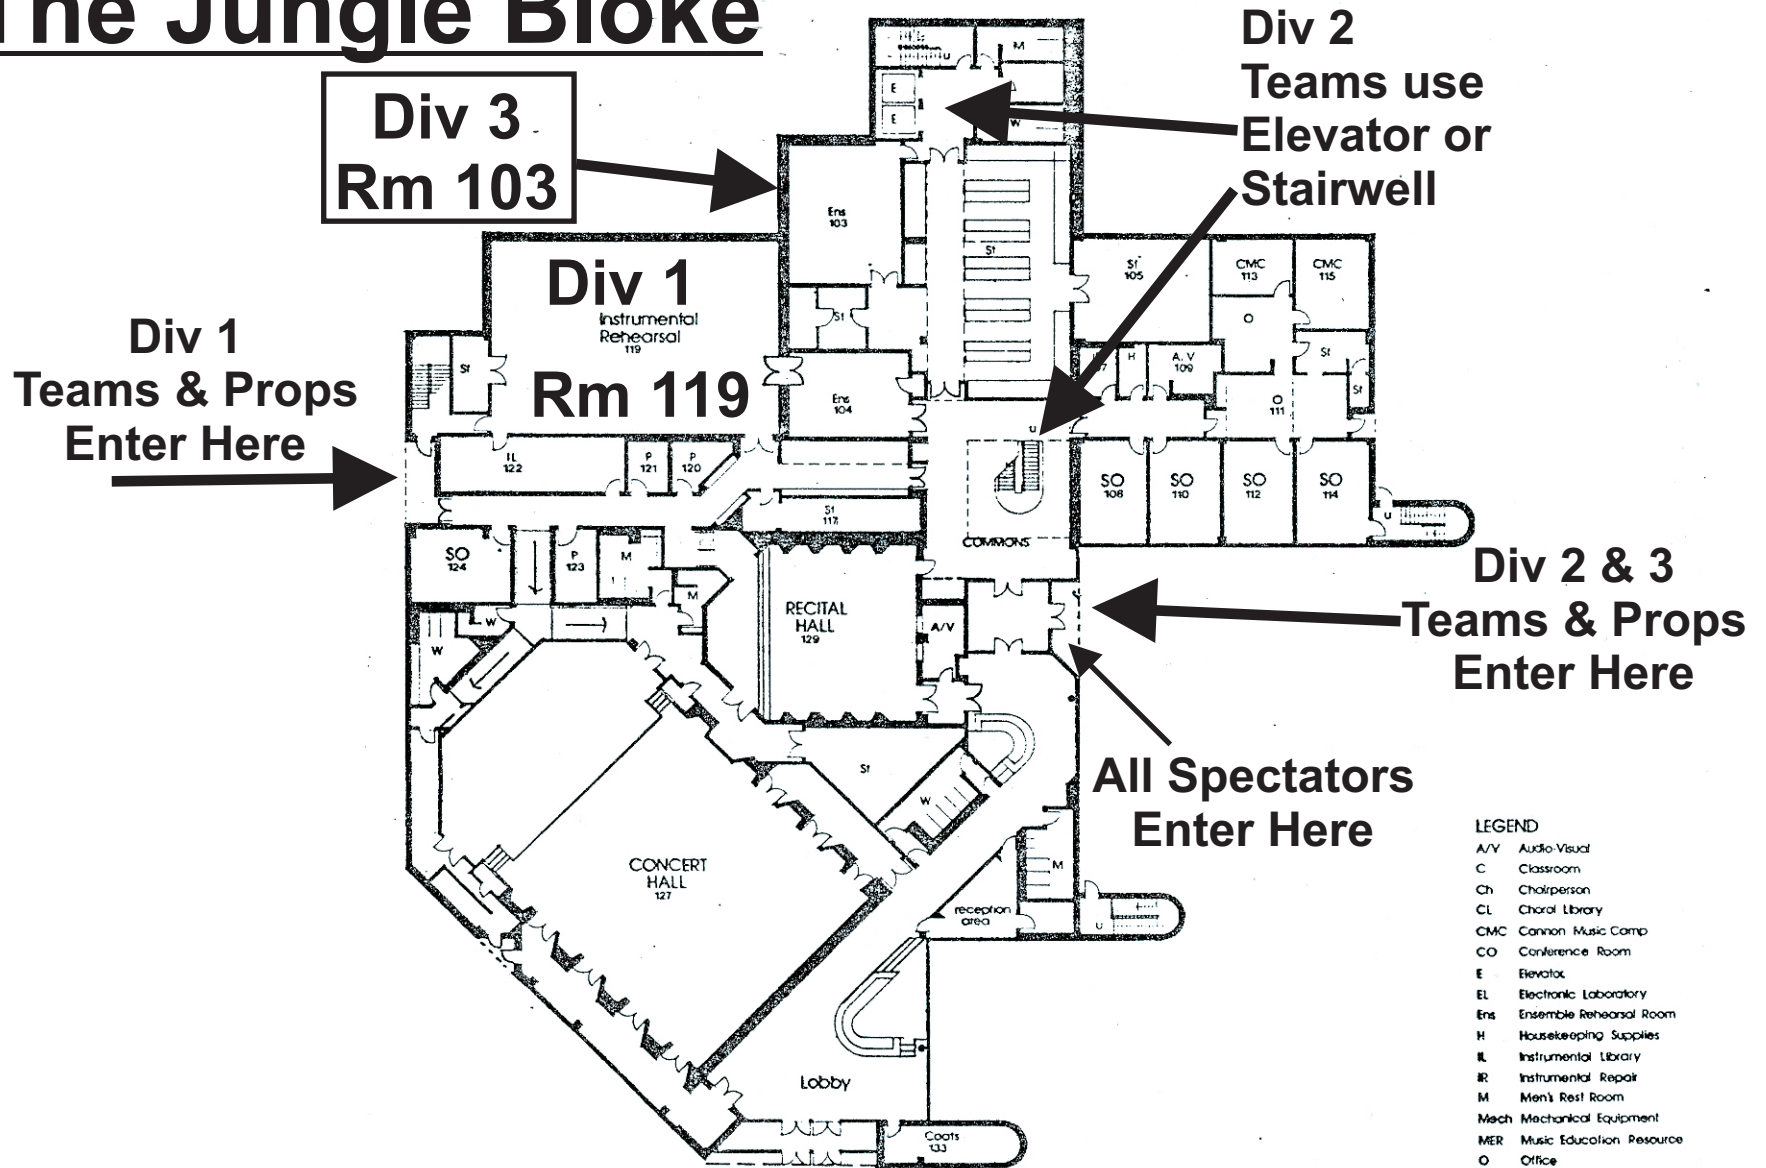

The Jungle Bloke

- LEGEND**
- A/V Audio-Visual
 - C Classroom
 - Ch Chair/person
 - Cl Choral Library
 - CMC Cannon Music Camp
 - CO Conference Room
 - E Elevator
 - EL Electronic Laboratory
 - Ens Ensemble Rehearsal Room
 - H Housekeeping Supplies
 - IL Instrumental Library
 - IR Instrumental Repat
 - M Men's Rest Room
 - Mech Mechanical Equipment
 - MER Music Education Resource
 - O Office
 - P Practice Rooms
 - SO Studio/Office
 - St Storage
 - W Women's Rest Room