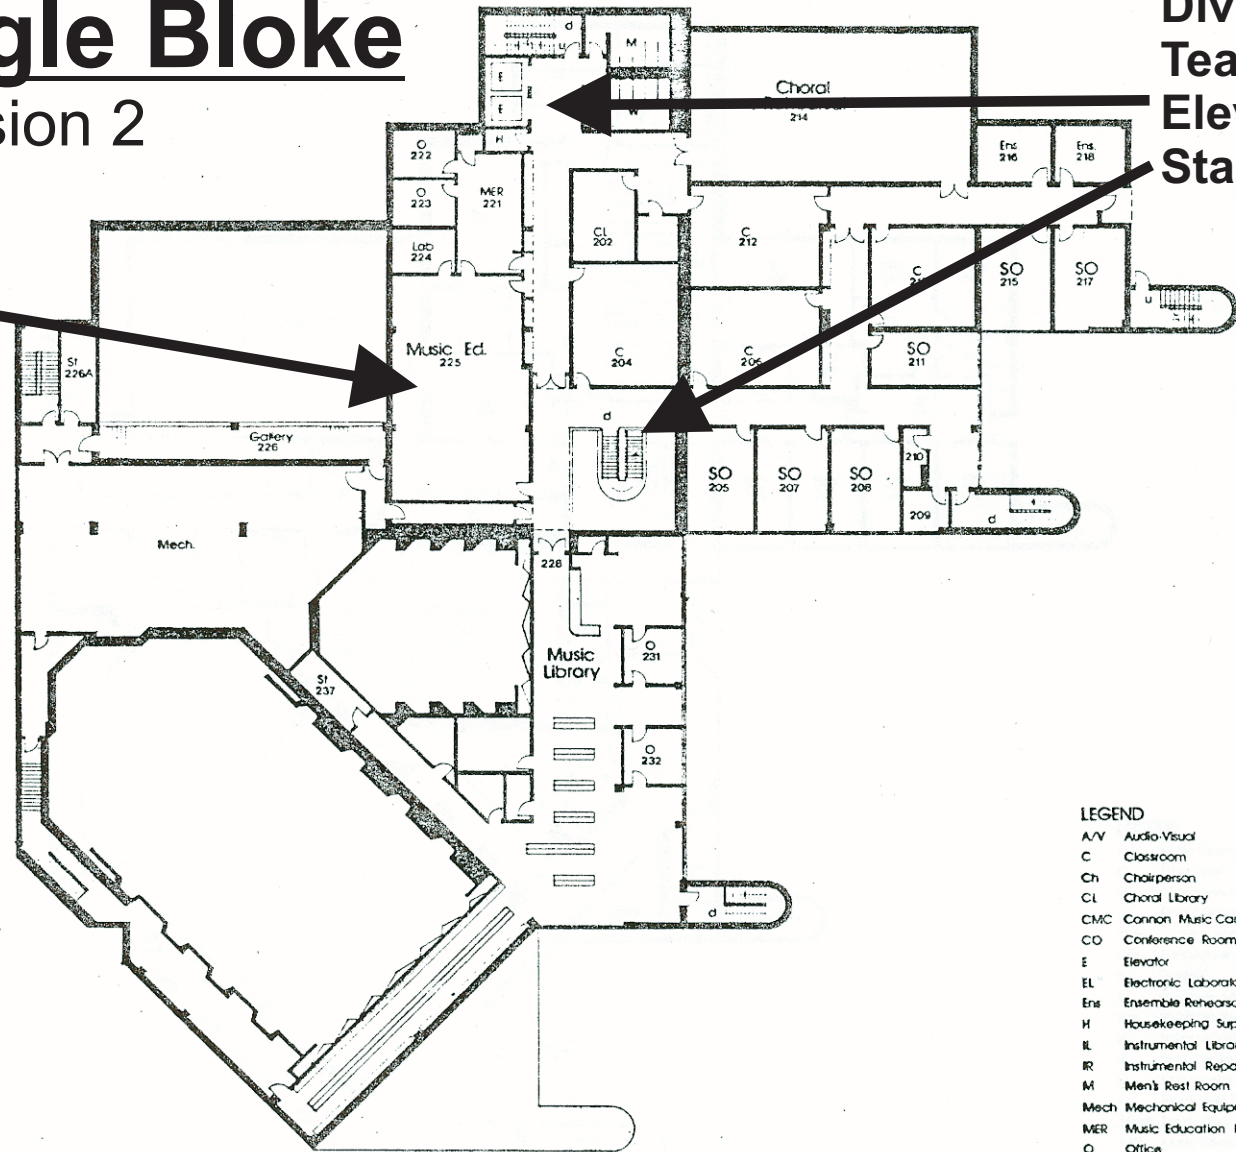

# The Jungle Bloke

Division 2

Div 2  
Teams use  
Elevator or  
Stairwell

Div 2  
Rm 225

- LEGEND
- A/V Audio-Visual
  - C Classroom
  - Ch Chairperson
  - CL Choral Library
  - CMC Cannon Music Camp
  - CO Conference Room
  - E Elevator
  - EL Electronic Laboratory
  - Ens Ensemble Rehearsal Room
  - H Housekeeping Supplies
  - IL Instrumental Library
  - IR Instrumental Repair
  - M Men's Rest Room
  - Mech Mechanical Equipment
  - MER Music Education Resource
  - O Office
  - P Practice Rooms
  - SO Studio/Office
  - SI Storage
  - W Women's Rest Room