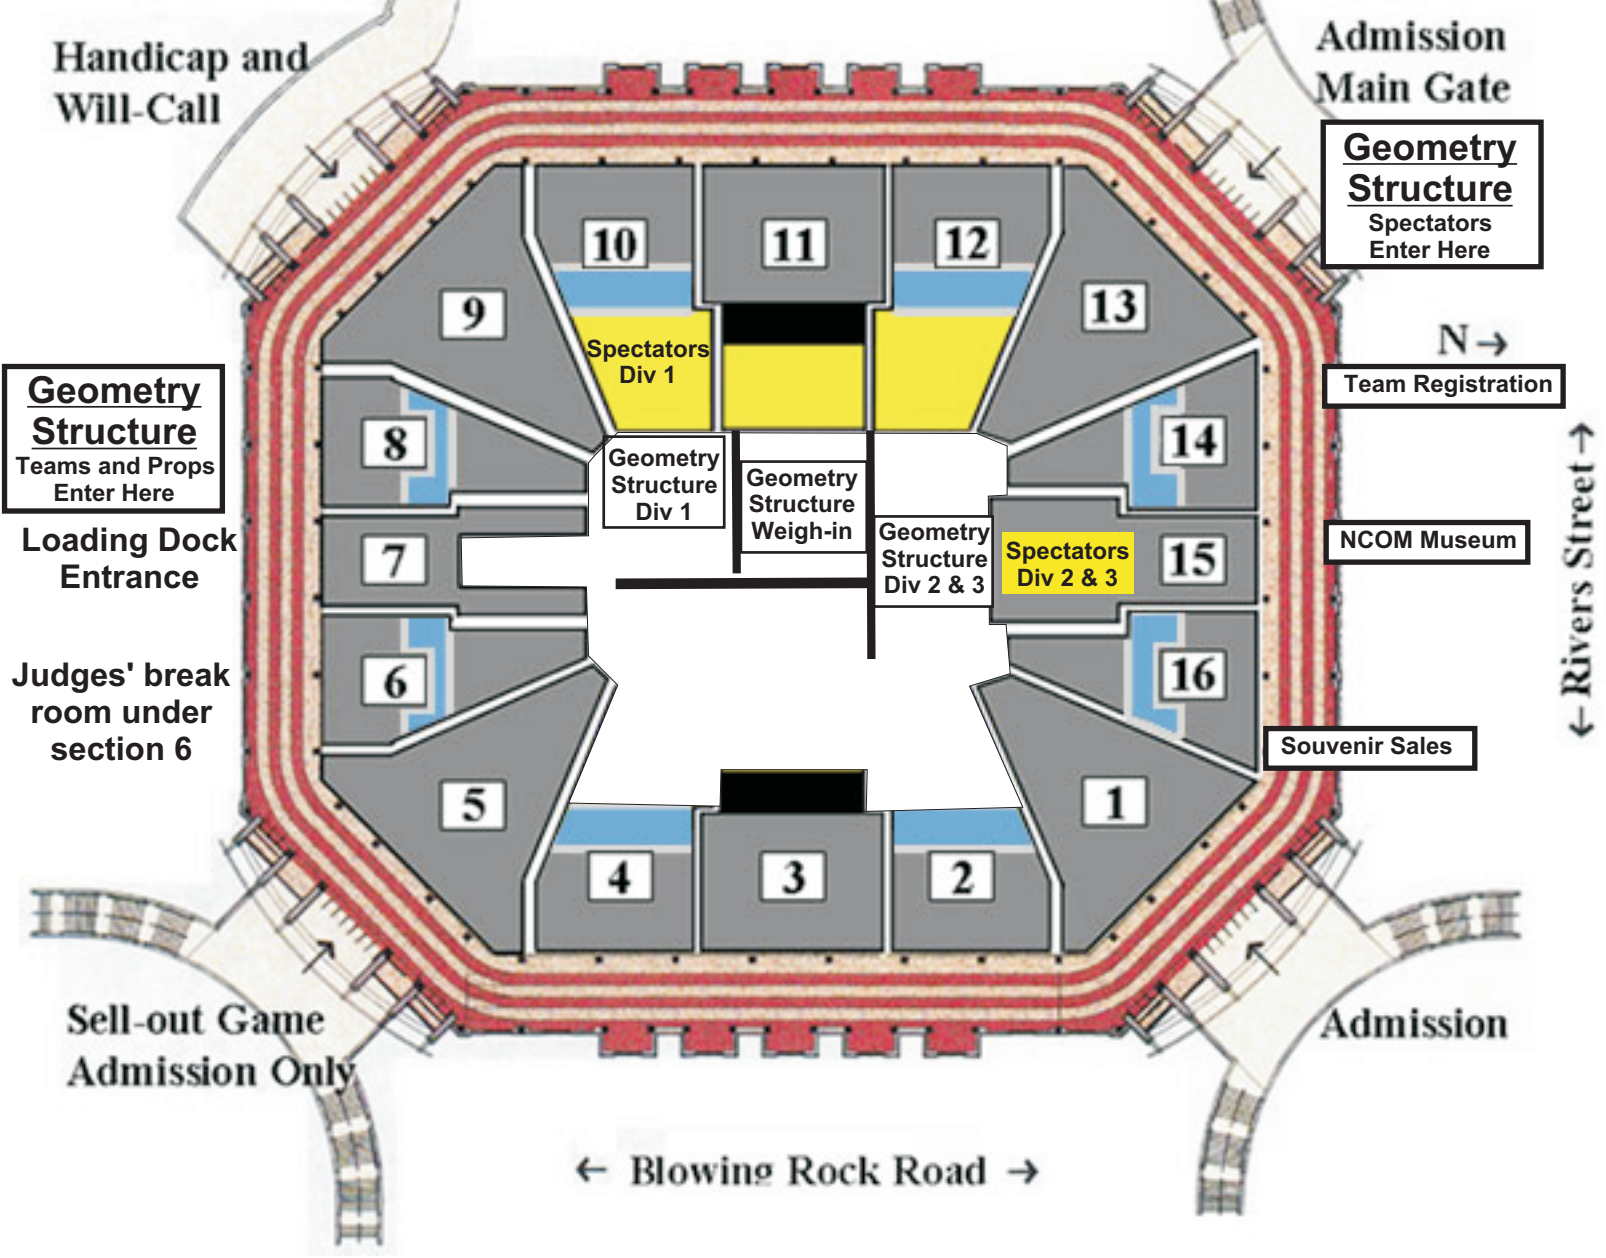

MAP KEY: No Available Seating Retractable Seating ADA Seating General Seating Stage Area

Geometry Structure
Teams and Props Enter Here

Geometry Structure
Spectators Enter Here

Loading Dock Entrance

Judges' break room under section 6

Sell-out Game Admission Only

Admission Main Gate

Team Registration

NCOM Museum

Souvenir Sales

Admission

← Blowing Rock Road →

← Rivers Street →