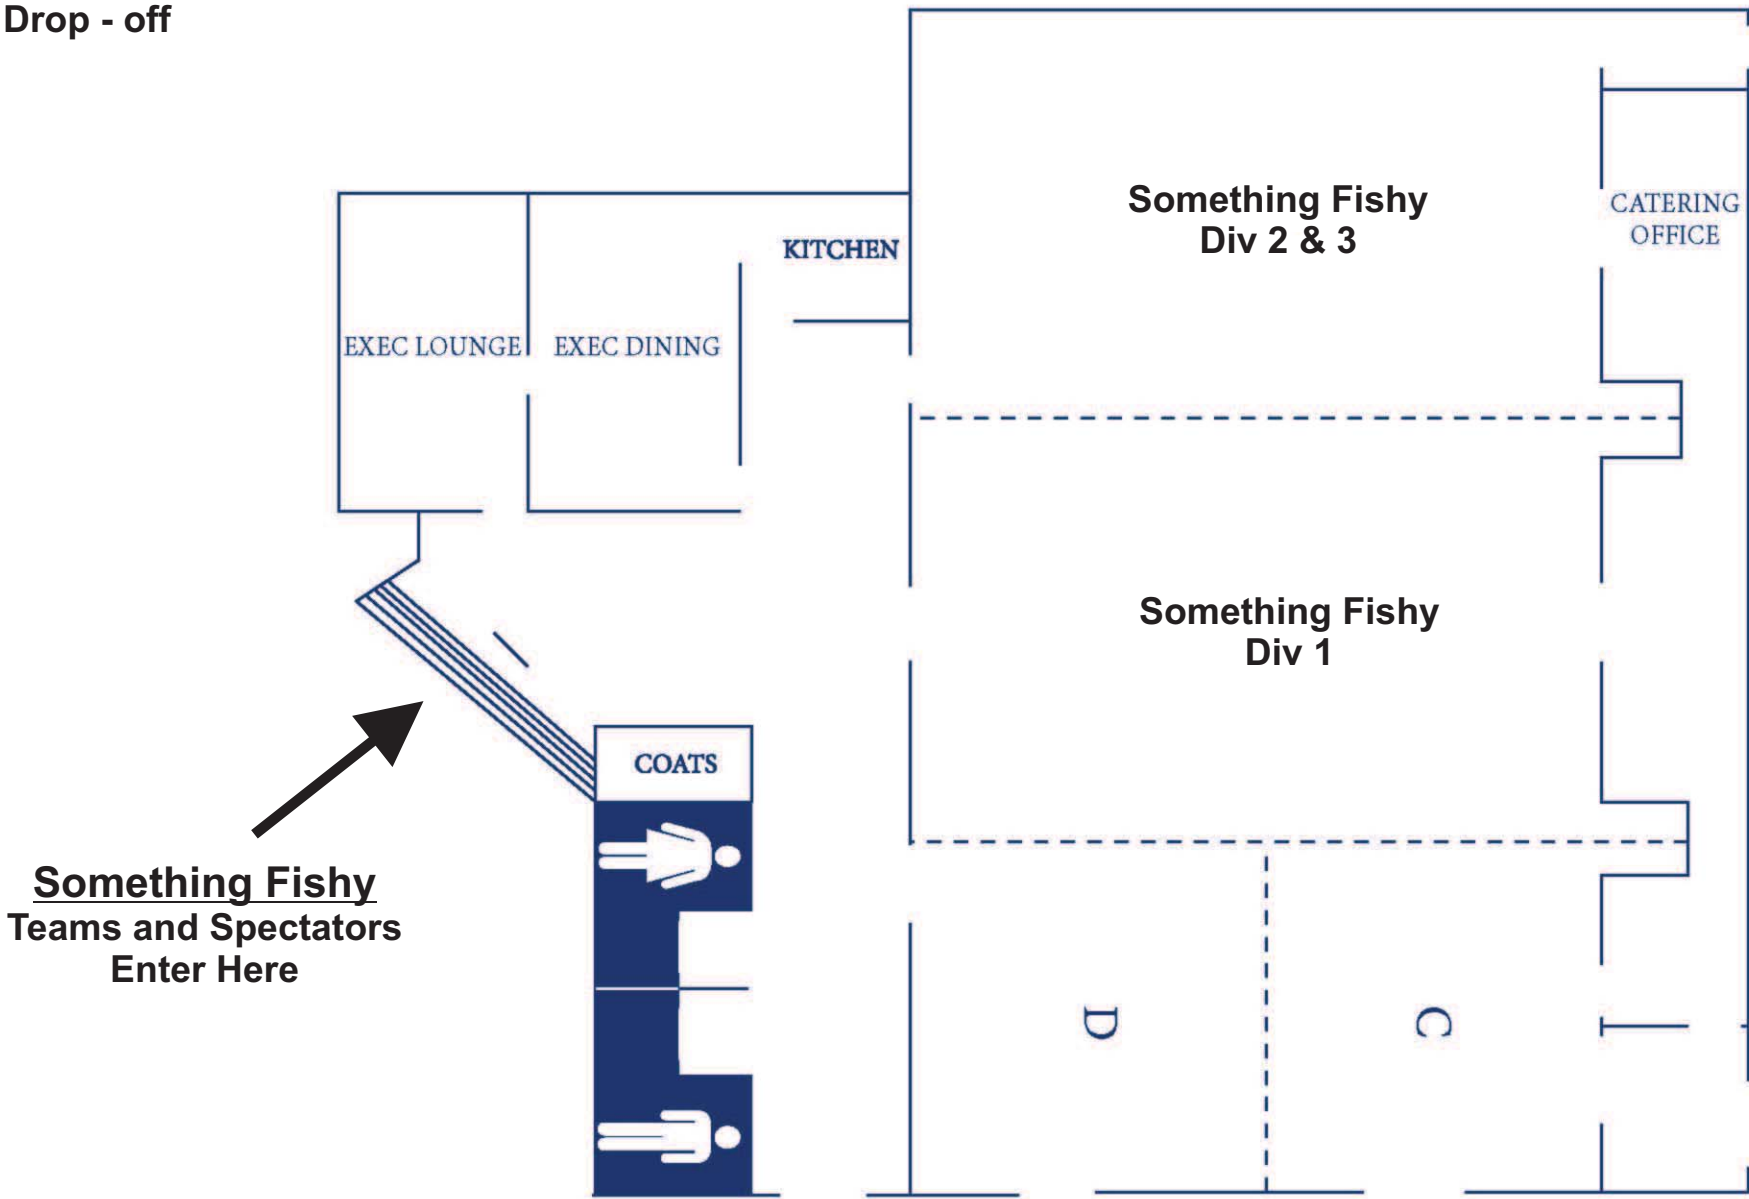

Prop Drop - off

WINGATE UNIVERSITY
LAVERNE BANQUET HALL