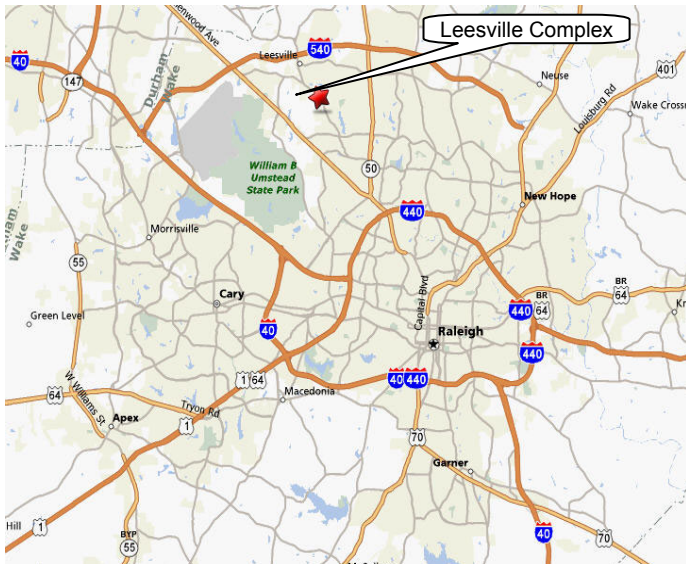

Leesville School Complex

8409 Leesville Road

Raleigh, NC

Directions to Leesville School Complex

From the West, North & East

Make your way towards Raleigh and get on **I-540** (the outer loop). Exit I-540 at **Exit 7 – Leesville Road**. Take Leesville Road ~ 1.4 Miles South (3 traffic lights) to **Oneal Road**. Turn right onto **Oneal**. This will bring you into the School Complex.

From the South

Make your way towards Raleigh and get on I-440 (the inner loop). Merge onto **Glenwood Ave / US-70 W / NC-50 N** via **Exit 7B** toward CRABTREE VALLEY / DURHAM. In about a mile, make a slight right onto **Creedmoor Road / NC-50 N**. In another mile, make a slight left onto **W. Millbrook Road**. In another mile turn right onto **Leesville Road**. In ~ 2.5 miles, turn left onto **Oneal Road**. The school complex will be on the left.

Local Lodging close to the Tournament

Name	Address	Phone	Distance
Best Western Inn	6619 Glenwood Ave, Raleigh	919-782-8650	2.14
Days Inn	6329 Glenwood Ave, Raleigh	919-781-7904	2.34
Hampton Inn	6209 Glenwood Ave, Raleigh	919-782-1112	2.42
Econo Lodge	5110 Hollyridge Dr, Raleigh	919-782-3201	2.77
First American Hotel	4501 Creedmoor Rd, Raleigh	919-786-1123	3.79
Motel 6	3921 Arrow Dr, Raleigh, NC	919-782-7071	4.39
La Quinta Inn	2211 Summit Park Ln, Raleigh	919-785-0071	4.46
Fairfield Inn	2201 Summit Park Ln, Raleigh	919-881-9800	4.47