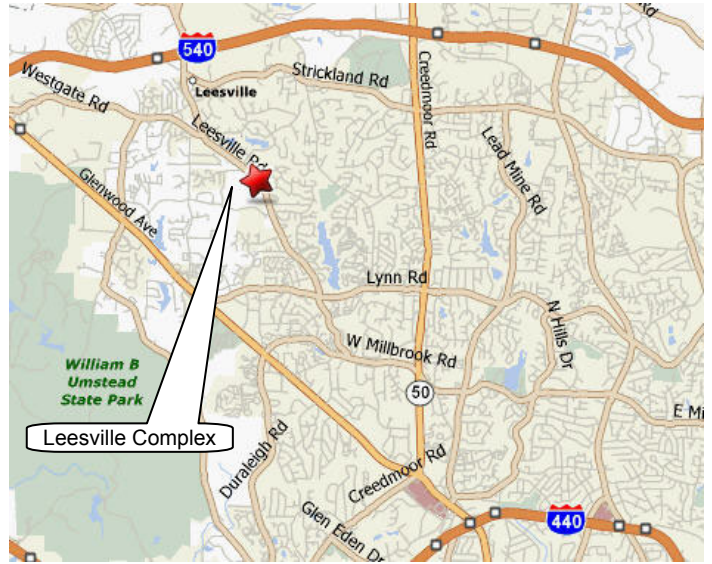

Leesville School Complex

8409 Leesville Road

Raleigh, NC

Directions to Leesville School Complex

From the West, North & East

Make your way towards Raleigh and get on **I-540** (the outer loop). Exit I-540 at **Exit 7 – Leesville Road**. Take Leesville Road ~ 1.4 Miles South (3 traffic lights) to **Oneal Road**. Turn right onto **Oneal**. This will bring you into the School Complex.

From the South

Make your way towards Raleigh and get on I-440 (the inner loop). Merge onto **Glenwood Ave / US-70 W / NC-50 N** via **Exit 7B** toward CRABTREE VALLEY / DURHAM. In about a mile, make a slight right onto **Creedmoor Road / NC-50 N**. In another mile, make a slight left onto **W. Millbrook Road**. In another mile turn right onto **Leesville Road**. In ~ 2.5 miles, turn left onto **Oneal Road**. The school complex will be on the left.

Local Lodging close to the Tournament

Name	Address	Phone	Distance
Best Western Inn	6619 Glenwood Ave, Raleigh	919-782-8650	2.14
Days Inn	6329 Glenwood Ave, Raleigh	919-781-7904	2.34
Hampton Inn	6209 Glenwood Ave, Raleigh	919-782-1112	2.42
Econo Lodge	5110 Hollyridge Dr, Raleigh	919-782-3201	2.77
First American Hotel	4501 Creedmoor Rd, Raleigh	919-786-1123	3.79
Motel 6	3921 Arrow Dr, Raleigh, NC	919-782-7071	4.39
La Quinta Inn	2211 Summit Park Ln, Raleigh	919-785-0071	4.46
Fairfield Inn	2201 Summit Park Ln, Raleigh	919-881-9800	4.47