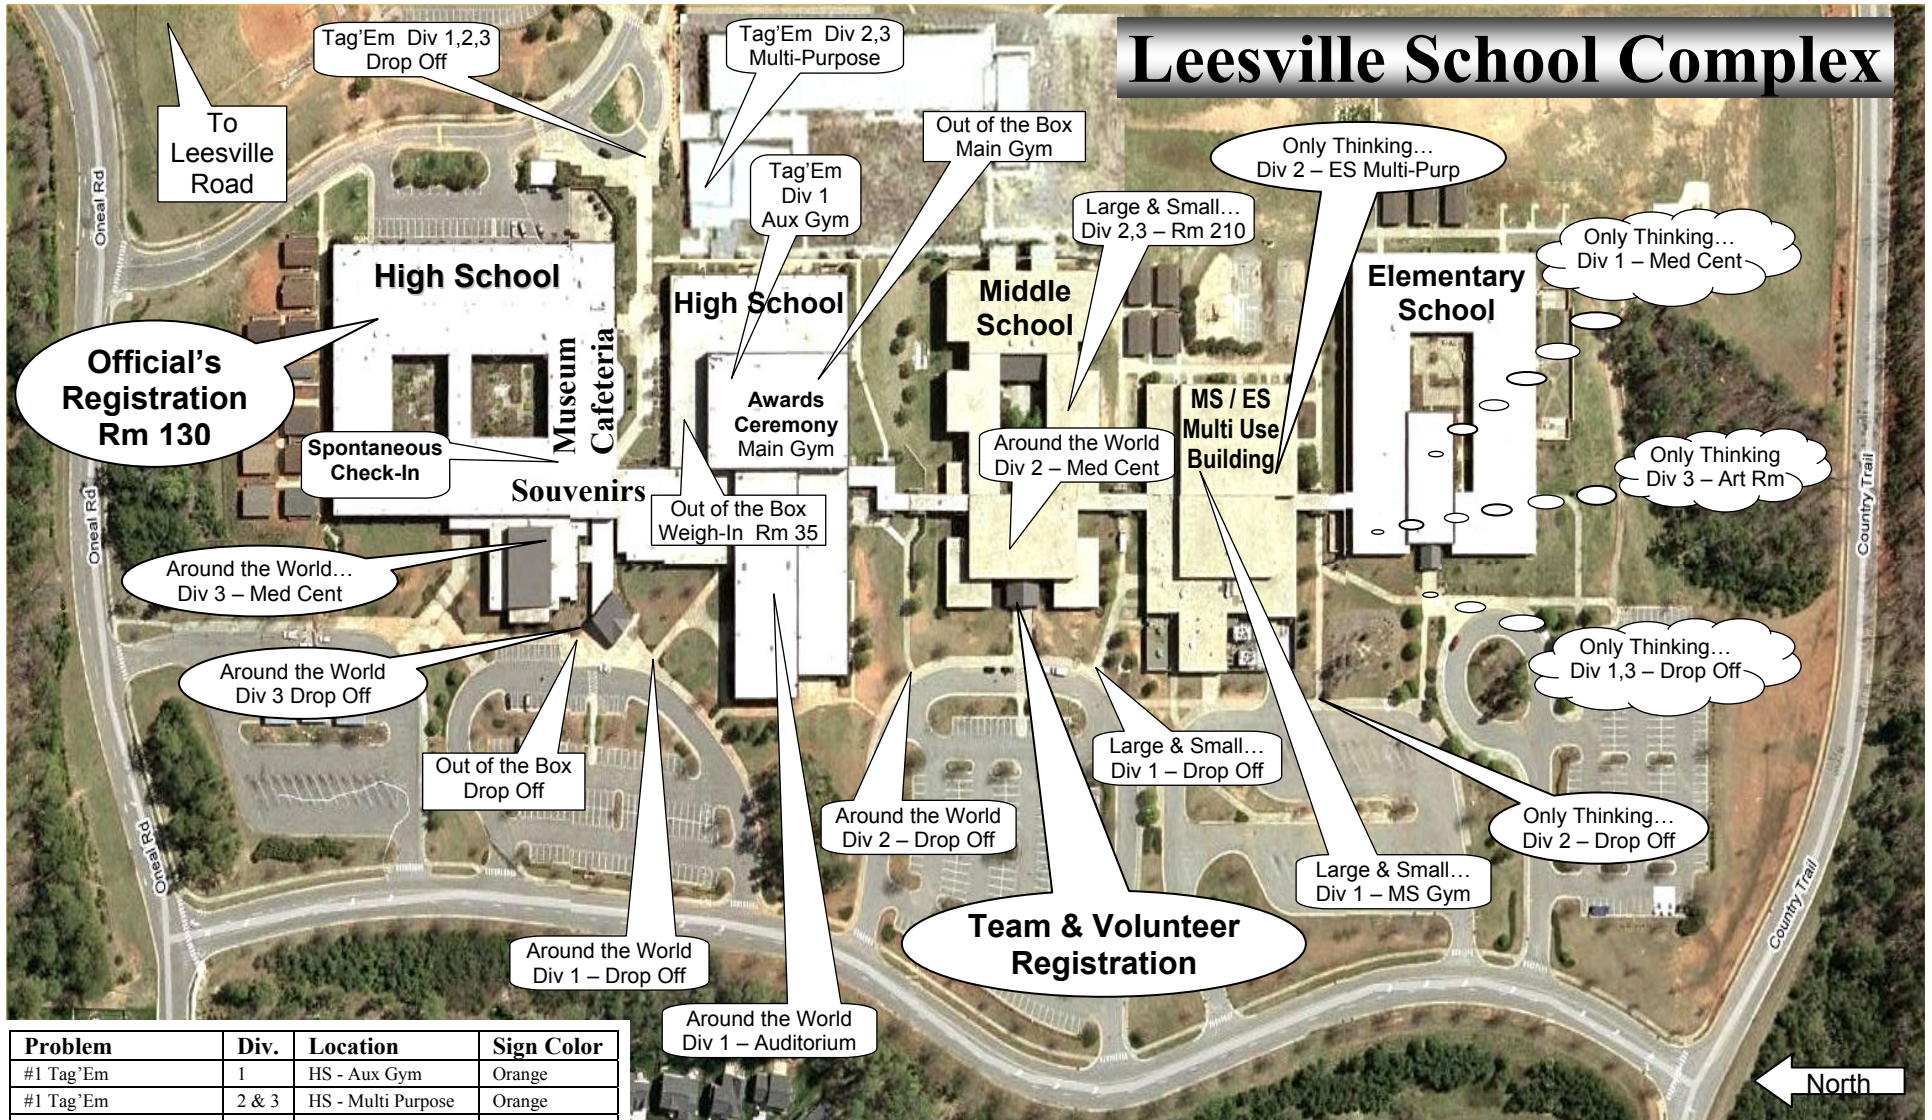

# Leesville School Complex

Problem	Div.	Location	Sign Color
#1 Tag'Em	1	HS - Aux Gym	Orange
#1 Tag'Em	2 & 3	HS - Multi Purpose	Orange
#2 Large & Small of It	1	MS - Gym	Pink
#2 Large & Small of It	2 & 3	MS - Room 210	Pink
#3 Around the World..	1	HS - Auditorium	Green
#3 Around the World..	2	MS - Media Center	Green
#3 Around the World..	3	HS - Media Center	Green
#4 Out of the Box	All	HS - Gym	Blue
#4 Weigh-in	All	HS - Room 35	Blue
#5 I'm Only Thinking...	1	ES - Media Center	Yellow
#5 I'm Only Thinking...	2	ES- Multi Purpose	Yellow
#5 I'm Only Thinking...	3	ES- Art Room 111	Yellow
#S Spontaneous	All	HS - Spont Check In	

*North Carolina Odyssey of the Mind  
State Tournament ~ March 31, 2007  
Celebrating 25 Years Of Creativity  
1982 - 2007*