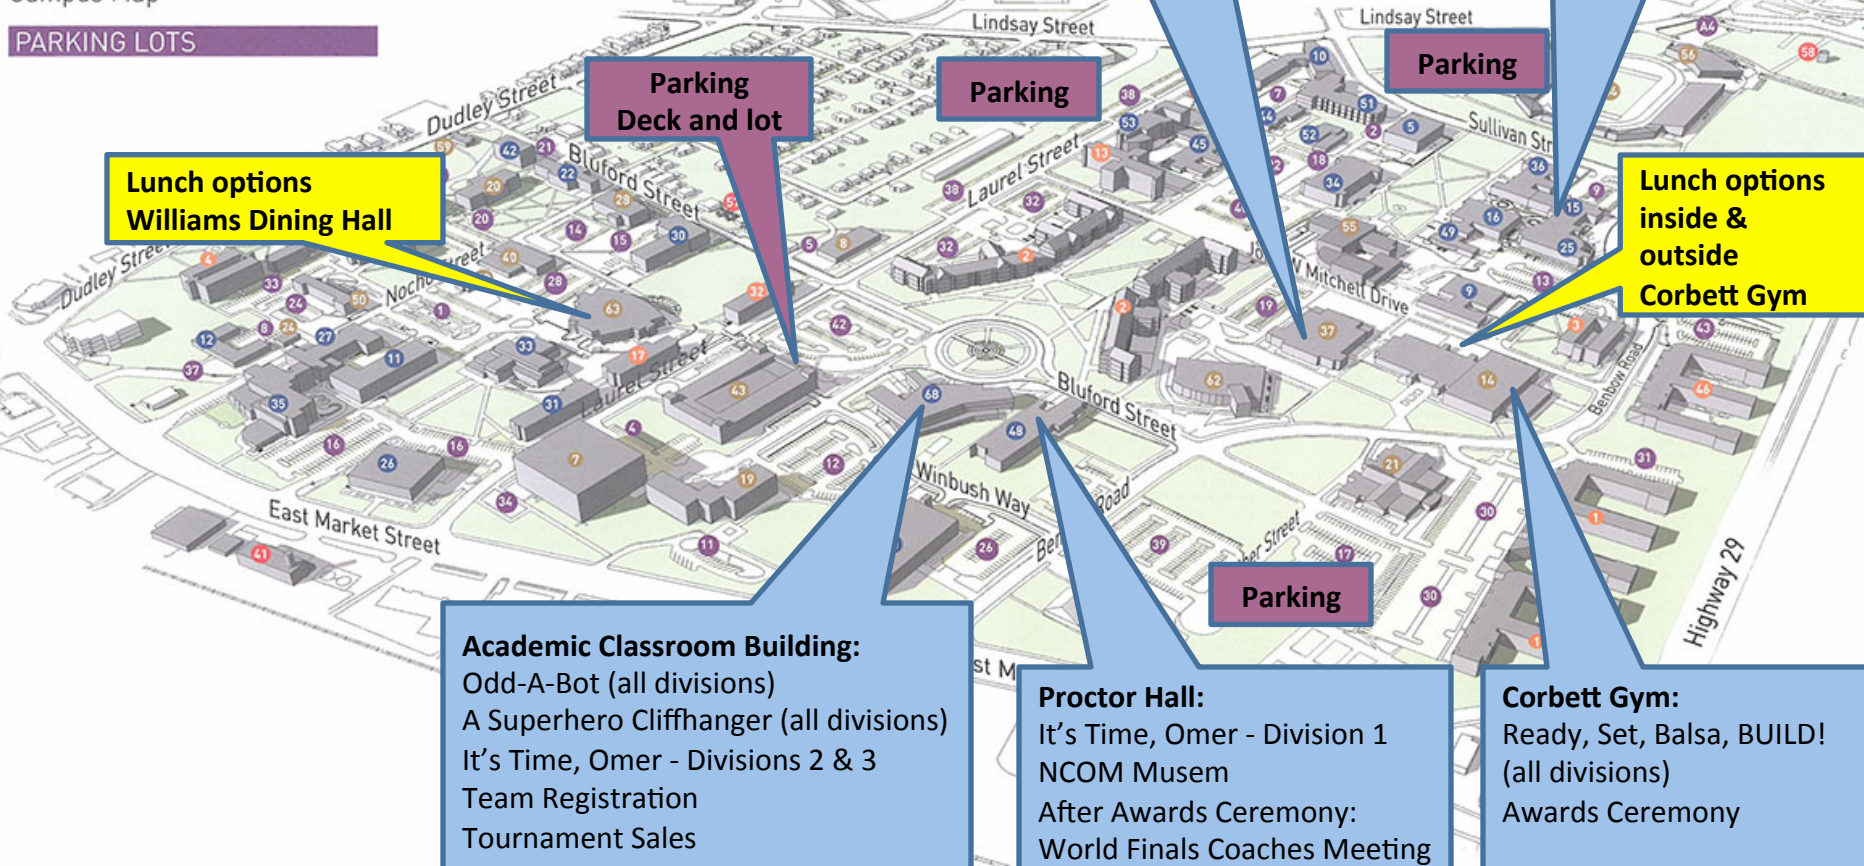

NC A&T STATE UNIVERSITY

Campus Map

PARKING LOTS

ACADEMIC

- 5... Barnes Hall - Lot 2
- 6... Benbow Hall - Lot 3
- 9... Campbell Hall - Lot 6
- 10... Carver Hall - Lot 7
- 11... Cherry Hall
- 12... Coltrane Hall - Lots 8, 37
- 15... Craig Hall - Lot 9
- 16... Crosby Hall - Lot 13
- 22... Frazier Hall - Lot 21
- 25... General Classroom Building - Lot 13
- 26... Gibbs Hall - Lot 16
- 27... Graham Hall - Lot 8
- 30... Hines Hall - Lot 15
- 31... Hodgin Hall - Lot 16
- 33... Fort/ IRC
- 34... Marteena Hall - Lot 18
- 35... McNair Hall - Lot 16
- 36... Merrick Hall - Lot 9
- 42... Noble Hall - Lot 21

STUDENT SUPPORT

- 7... Bluford Library - Lots 4, 34
- 8... Brown Hall - Lot 5
- 14... Corbett Sports Center
- 19... Dowdy Building - Lots 11, 12
- 21... Event Center - Lot 17
- 20... Dudley Building / University Galleries - Lot 45
- 23... Garrett House
- 24... Gear Up - Lot 8
- 28... Harrison Auditorium - Lot 14

CAMPUS HOUSING

- 1... Aggie Suites - Lots 30, 31
- 2... Aggie Village - Lot 32
- 3... Alex Haley Hall - Lot 6
- 4... Barbee Hall - Lot 33
- 13... Cooper Hall
- 17... Curtis Hall
- 32... Holland Hall
- 38... Morrison Hall
- 39... Morrow Hall
- 43... Child Development Lab

CAMPUS SUPPORT

- 18... DeHuguley Building - Lot 10
- 29... Hazardous Materials Building
- 41... T.E. Neal Heating Plant
- 47... Reid Greenhouse
- 57... Switch Station
- 58... Tower Facility
- 60... Ward Hall - Lot 7
- 66... DeHuguley Annex - Lot 29

Moore Gym:
Catch Us If You Can
(all divisions)

Craig Hall & General Classroom Bldg:
Spontaneous

Parking Deck and lot

Parking

Parking

Lunch options Williams Dining Hall

Lunch options inside & outside Corbett Gym

Academic Classroom Building:
Odd-A-Bot (all divisions)
A Superhero Cliffhanger (all divisions)
It's Time, Omer - Divisions 2 & 3
Team Registration
Tournament Sales

Proctor Hall:
It's Time, Omer - Division 1
NCOM Museum
After Awards Ceremony:
World Finals Coaches Meeting

Corbett Gym:
Ready, Set, Balsa, BUILD!
(all divisions)
Awards Ceremony

Parking