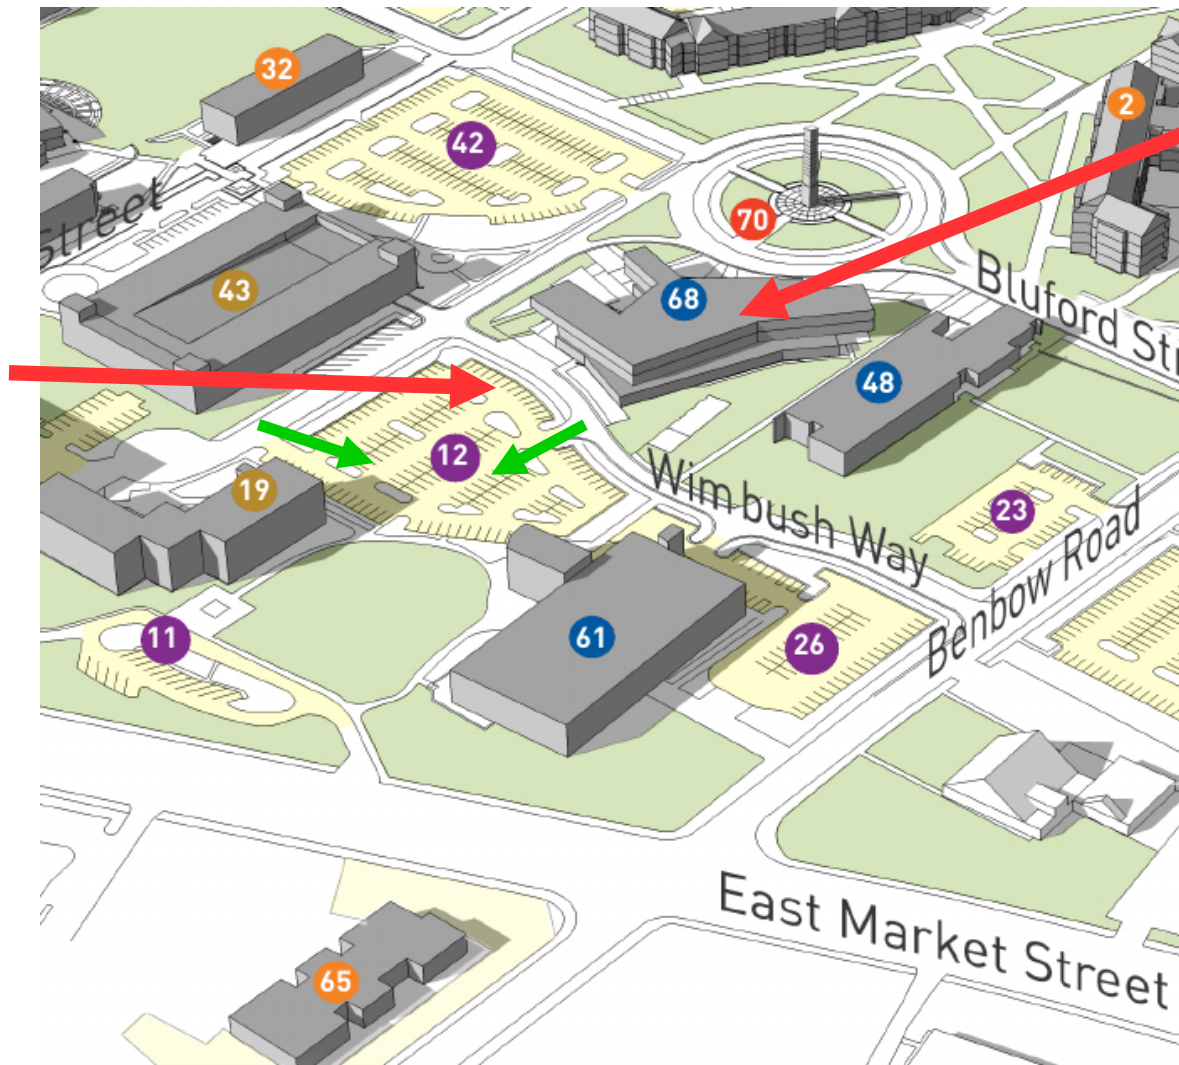

NCOM Tournament Prop Loading/Unloading
P2, P3, P5
Net Working
The Effective Detective
Gibberish or Not

ACB
Loading/
Unloading
Lot 12

Front spaces
are reserved

ACB
Academic
Classroom
Bldg

NCOM Tournament Prop Loading/Unloading
P1
Longshot Solution

Moore Gym

Corbett Gym

VERY SMALL
parking area
beside
basketball
court

Access from
John Mitchell
Drive

NCOM Tournament Prop Loading/Unloading
P4
Balsa Limbo

Moore Gym

Long term
Parking in Lot 13
Also a good place to park for
Spontaneous (Bldg 15)

Loading/
Unloading
Lot 6
Enter off
John Mitchell
Drive
No long term
parking!

Corbett Gym

NCOM Tournament Long Term Parking

Note: surface lots (green arrows) are free parking