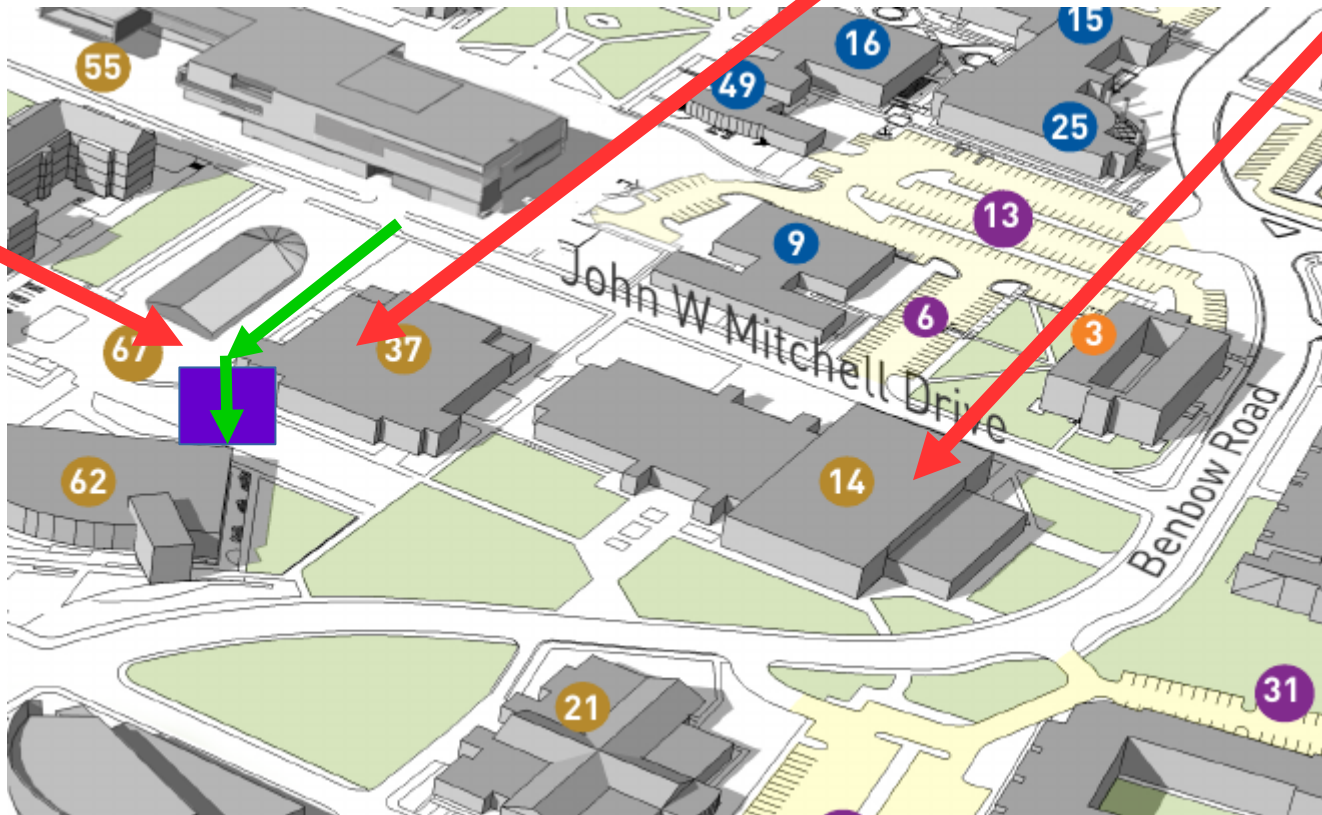

NCOM Tournament Prop Loading/Unloading
P2, P3, P5
Net Working
The Effective Detective
Gibberish or Not

ACB
Loading/
Unloading
Lot 12

Front spaces
are reserved

ACB
Academic
Classroom
Bldg

NCOM Tournament Prop Loading/Unloading
P1
Longshot Solution

Moore Gym

Corbett Gym

VERY SMALL
parking area
beside
basketball
court

Access from
John Mitchell
Drive

NCOM Tournament Prop Loading/Unloading
P4
Balsa Limbo

Moore Gym

Long term
Parking in Lot 13
Also a good place to park for
Spontaneous (Bldg 15)

Loading/
Unloading
Lot 6
Enter off
John Mitchell
Drive
No long term
parking!

Corbett Gym

NCOM Tournament Long Term Parking

Note: surface lots (green arrows) are free parking