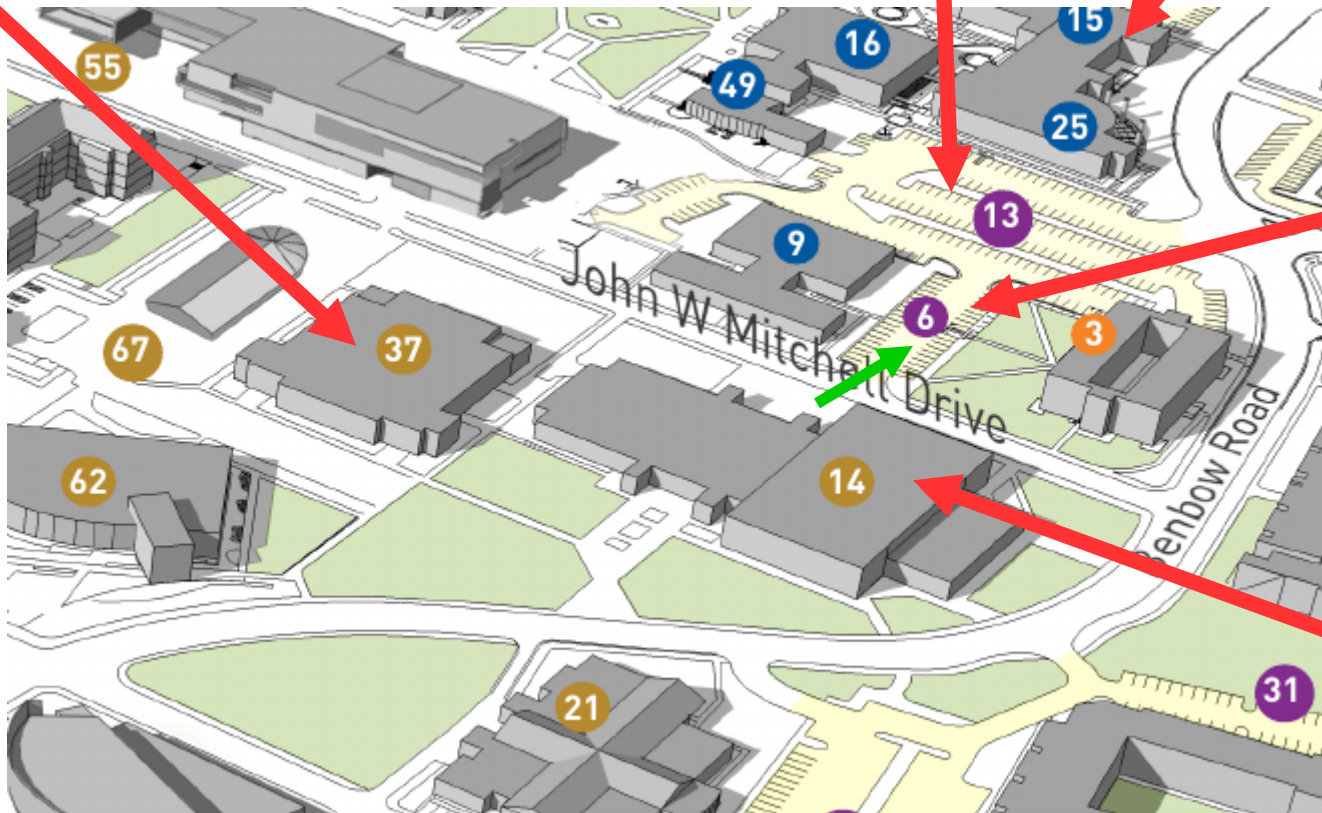

Moore Gym

Corbett Gym

VERY SMALL
parking area
beside
basketball
court

Access from
John Mitchell
Drive

NCOM Tournament Prop Loading/Unloading
P4
Balsa Limbo

Moore Gym

Long term
Parking in Lot 13
Also a good place to park for
Spontaneous (Bldg 15)

Loading/
Unloading
Lot 6
Enter off
John Mitchell
Drive
No long term
parking!

Corbett Gym

NCOM Tournament Long Term Parking

Note: surface lots (green arrows) are free parking