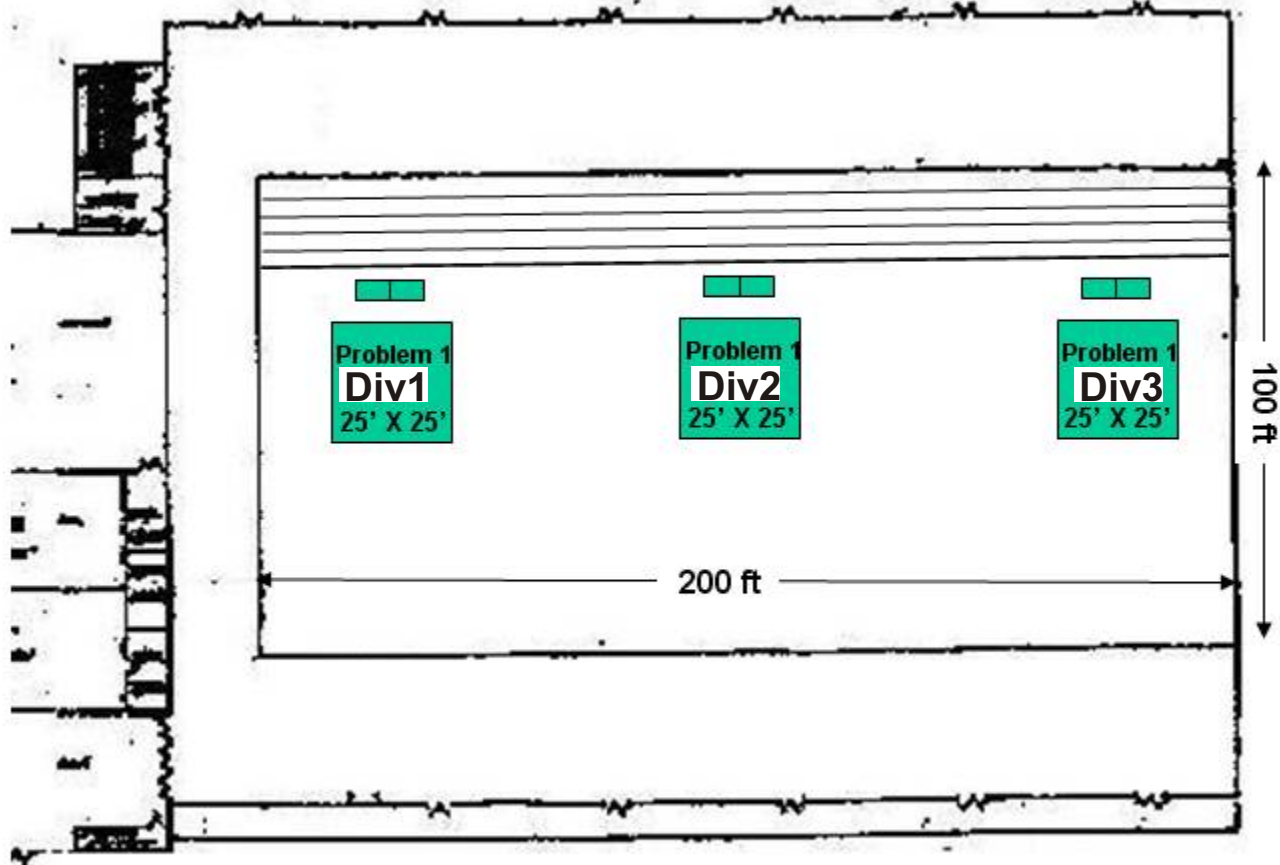

Envirover Div 1,2,and3

Varsity Gym

Approximately 100 ft