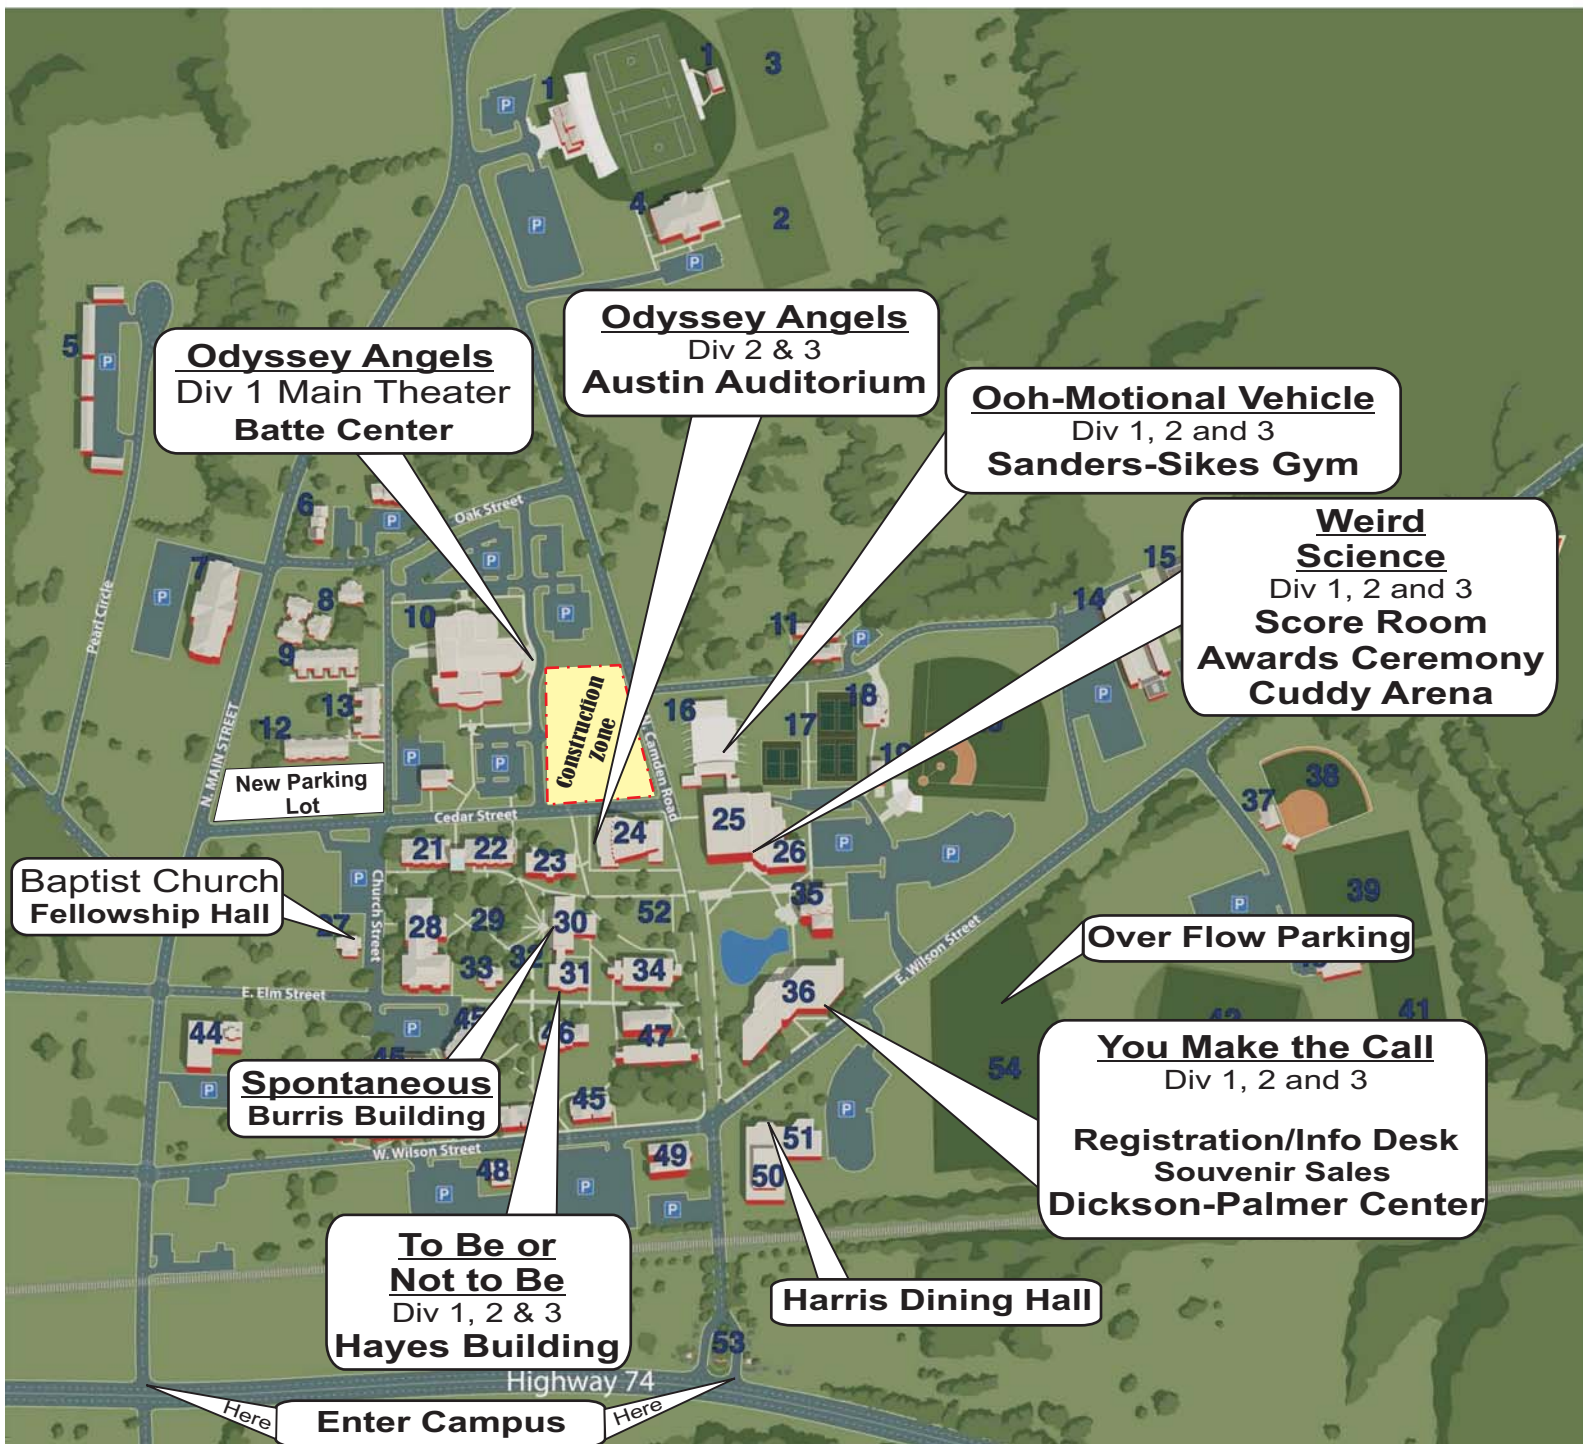

NC Odyssey of the Mind 2012 State Finals Tournament Wingate University

Odyssey Angels
Div 1 Main Theater
Batte Center

Odyssey Angels
Div 2 & 3
Austin Auditorium

Ooh-Motional Vehicle
Div 1, 2 and 3
Sanders-Sikes Gym

Weird Science
Div 1, 2 and 3
Score Room
Awards Ceremony
Cuddy Arena

Baptist Church
Fellowship Hall

New Parking
Lot

Construction
Zone

Over Flow Parking

Spontaneous
Burriss Building

You Make the Call
Div 1, 2 and 3
Registration/Info Desk
Souvenir Sales
Dickson-Palmer Center

FACILITIES

- 24 Austin Auditorium
- 28 Ethel K. Smith Library and Ethel K. Cafe
- 36 Dickson-Palmer Student Center (Student Activities, Residence Life, Dean, Campus Recreation, Multicultural Affairs, Student Ministries, Student Success, Counseling & Wellness, Volunteer Services, Student Government and Organizations, Bookstore, Fitness Center, Ames Turnout Student Lounge and Computer Lab, Game Room, Post Office and DPC Express)
- 46 Jefferson Clubhouse (Dickerson Health Center, Grab n' Go, sand volleyball court, outdoor swimming pool)
- 49 Holbrook Building (Development, Alumni, Marketing & Communication offices)
- 50 W.T. Harris Dining Hall
- 51 LaVerne Banquet Hall

POINTS OF INTEREST

- 15 Goodman Service Center
- 27 Wingate Baptist Church
- 29 Academic Quad
- 32 Gate
- 33 Efrid Archives Building
- 43 Campus Lake and picnic pavilion
- 48 Young Guest House
- 52 Charles A. Cannon Memorial & Outdoor Amphitheater
- 53 Main Campus Entrance Gates