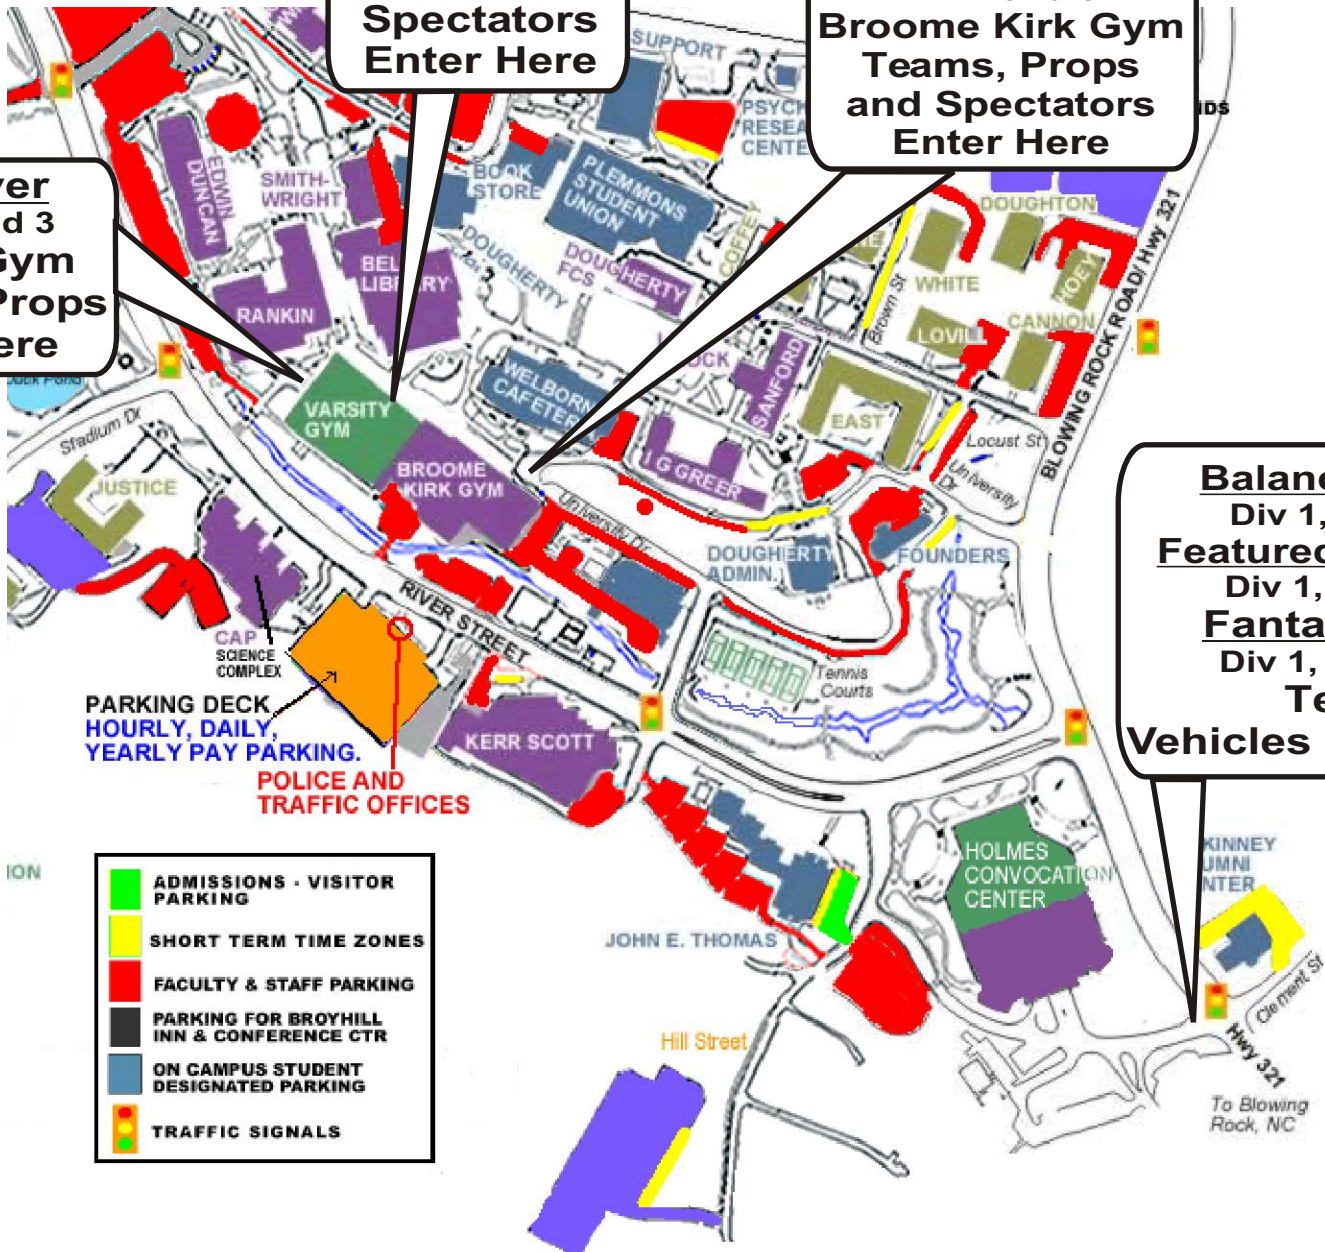

Envirover
 Div 1,2 and 3
Varsity Gym
Teams & Props
Enter Here

Envirover
 Div 1,2 and 3
Varsity Gym
Spectators
Enter Here

Strategy Sphere
 Div 2 and 3
Broome Kirk Gym
Teams, Props
and Spectators
Enter Here

Balancing Act
 Div 1,2 and 3
Featured Creature
 Div 1, 2 and 3
Fantastic Art
 Div 1, 2, and 3
Team
Vehicles Enter Here

- ADMISSIONS - VISITOR PARKING**
- SHORT TERM TIME ZONES**
- FACULTY & STAFF PARKING**
- PARKING FOR BROYHILL INN & CONFERENCE CTR**
- ON CAMPUS STUDENT DESIGNATED PARKING**
- TRAFFIC SIGNALS**