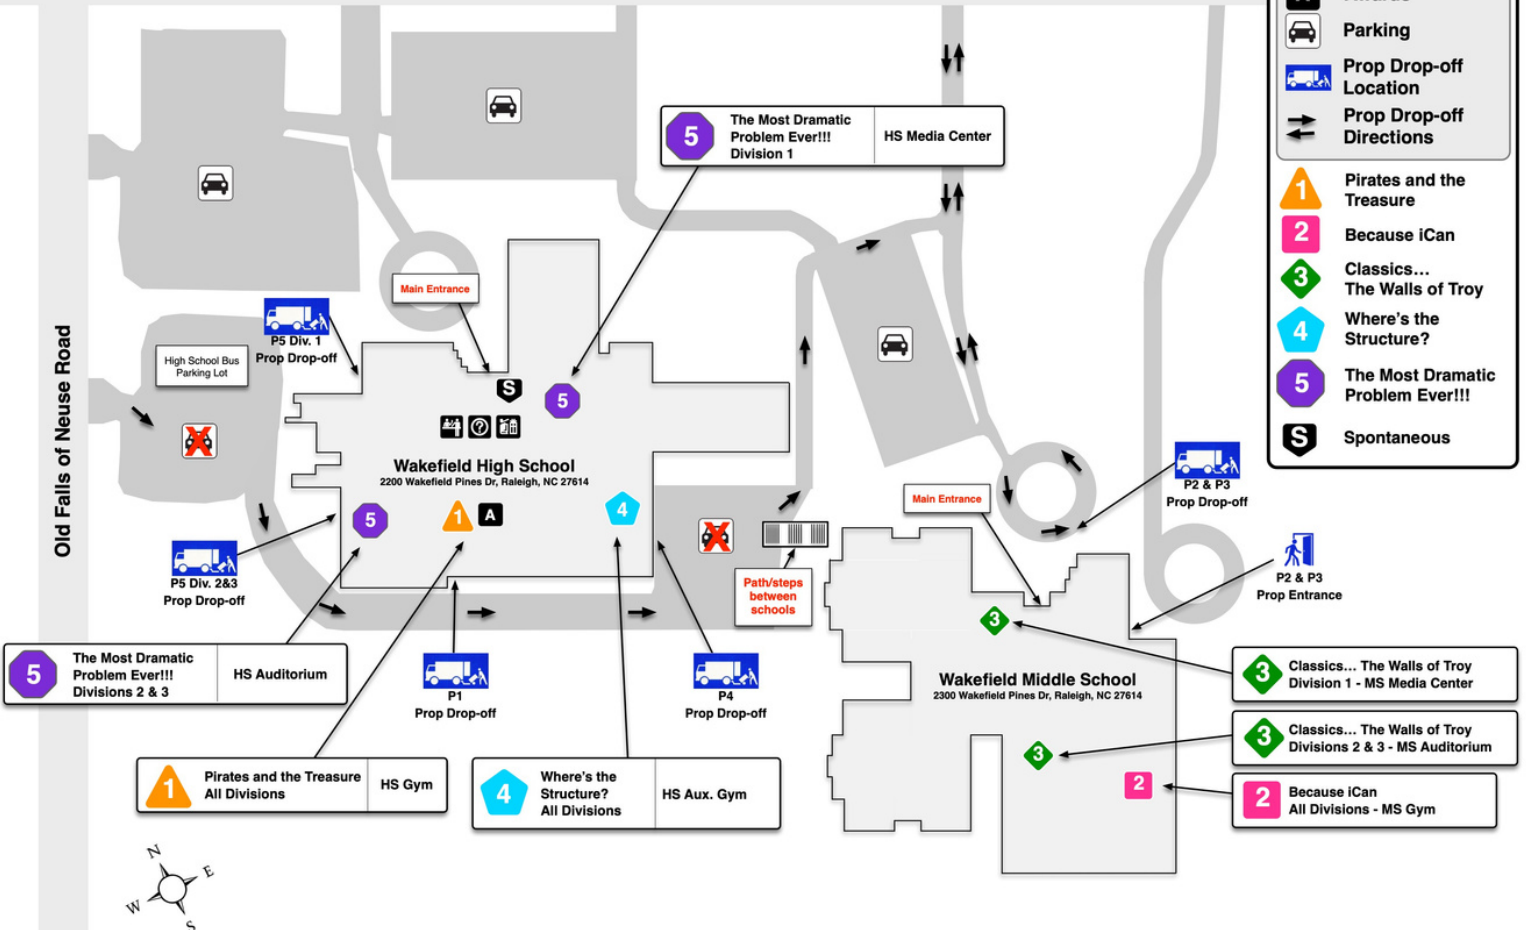

Lost & Found

Please take all items to the Registration & Information Desk in the lobby of Wakefield High School.

Coaches or Parents: Please stay with your team/children at all times. Encourage your students to leave valuables in your vehicles. NCOM is not responsible for lost, stolen, or damaged articles. We are guests of Wakefield High School and Wakefield Middle School. Enjoy your time on campus today while respecting the buildings and landscape!

Tournament Site Map

North Carolina Odyssey of the Mind State Tournament Site Map

Wakefield Pines Dr.

Old Falls of Neuse Road

	Team Registration
	Information
	Souvenir Sales
	Awards
	Parking
	Prop Drop-off Location
	Prop Drop-off Directions
	Pirates and the Treasure
	Because iCan
	Classics... The Walls of Troy
	Where's the Structure?
	The Most Dramatic Problem Ever!!!
	Spontaneous

Problem 4: Where's the Structure? (*Auxiliary Gym*)

Problem 5: The Most Dramatic Problem Ever!!!

(*Media Center - Division I; Auditorium - Divisions II & III*)

Spontaneous (*Off Main Lobby*)

Wakefield Middle School

Problem 2: Because iCan (*Main Gym*)

Problem 3: Classics...The Walls of Troy

(*Media Center - Division I; Theater - Divisions II & III*)

Sales.....8:00am - 4:30pm

Wakefield High School Main Lobby

Closing Ceremony.....begins 4:00pm